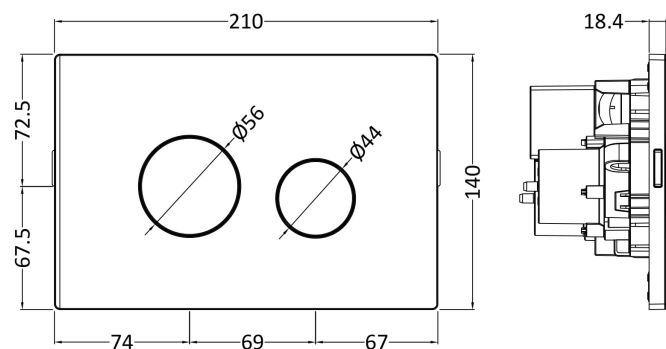

**Sales Code:** MDPP02R

**Description:** Round Plate For Pneumatic Dual Flush

**Product Dimensions**

Length (mm):	
Width (mm):	70
Height (mm):	70
Depth (mm):	99
Nett Weight (kg):	0.2

**Packaging Dimensions**

Height (mm):	218
Width (mm):	145
Depth (mm):	92
Gross Weight (kg):	0.2

**Packaging Data**

Box Colour:	White Cardboard Box
Box Qty:	1
Label Size:	100 x 50
Label Colour:	White Label
Label Qty:	1

**Outer Box Dimensions (If Applicable)**

Height (mm):	
Width (mm):	
Length (mm):	
Depth (mm):	
Gross Weight (kg):	
Barcode:	5056462618913

**Product Details**

Country of Origin:	China
Fitting Instruction:	No
CE & UKCA:	
Product Material:	ABS
Heating Element Wattage:	Not Applicable
Colour/Finish:	Black
Product Diameter:	
Connection Size:	N/A