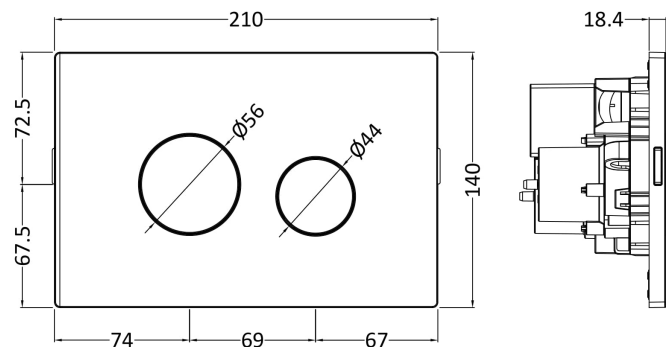

Sales Code: MDPP03R

Description: Round Plate For Pneumatic Dual Flush

Product Dimensions

Length (mm):	
Width (mm):	70
Height (mm):	70
Depth (mm):	99
Nett Weight (kg):	0.2

Packaging Dimensions

Height (mm):	218
Width (mm):	145
Depth (mm):	92
Gross Weight (kg):	0.2

Packaging Data

Box Colour:	White Cardboard Box
Box Qty:	1
Label Size:	100 x 50
Label Colour:	White Label
Label Qty:	1

Outer Box Dimensions (If Applicable)

Height (mm):	
Width (mm):	
Length (mm):	
Depth (mm):	
Gross Weight (kg):	
Barcode:	5056462618920

Product Details

Country of Origin:	China
Fitting Instruction:	No
CE & UKCA:	
Product Material:	ABS
Heating Element Wattage:	Not Applicable
Colour/Finish:	Brushed Brass
Product Diameter:	
Connection Size:	N/A