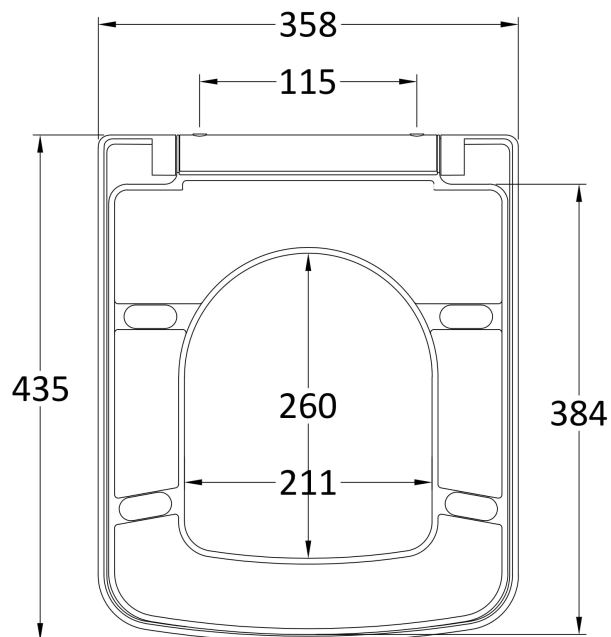

Sales Code: NCH198

Description: Luxury Square Seat Sc, Qr, Top Fix

Product Dimensions

Length (mm):	435
Width (mm):	358
Height (mm):	53
Nett Weight (kg):	2.12

Packaging Dimensions

Length (mm):	460
Width (mm):	380
Height (mm):	60
Gross Weight (kg):	2.67

Packaging Data

Box Colour:	White Cardboard Box - Printed
Box Qty:	1
Label Size:	100 x 50
Label Colour:	Not Applicable
Label Qty:	

Outer Box Dimensions (If Applicable)

Length (mm):	470
Width (mm):	280
Height (mm):	390
Gross Weight (kg):	14
Barcode:	5060272825744

Product Details

Country of Origin:	China
Fitting Instruction:	No
CE & UKCA:	Not Applicable
Product Material:	Urea
Seat Type:	D Shape
Seat Function:	Soft Close
Hinge Centres (Min):	115
Hinge Centres (Max):	
Hinge Material:	Stainless Steel Nylon
Colour/Finish:	White
Fixing Method:	Quick Release