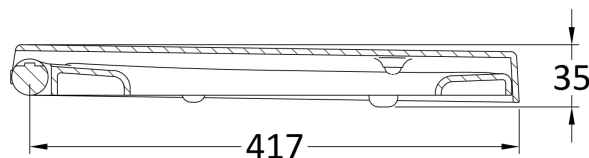

Sales Code: NCH198

Description: Luxury Square Seat Sc, Qr, Top Fix

Product Dimensions

Length (mm):	435
Width (mm):	358
Height (mm):	53
Nett Weight (kg):	2.12

Packaging Dimensions

Length (mm):	460
Width (mm):	380
Height (mm):	60
Gross Weight (kg):	2.67

Packaging Data

Box Colour:	White Cardboard Box - Printed
Box Qty:	1
Label Size:	100 x 50
Label Colour:	Not Applicable
Label Qty:	

Outer Box Dimensions (If Applicable)

Length (mm):	470
Width (mm):	280
Height (mm):	390
Gross Weight (kg):	14
Barcode:	5060272825744

Product Details

Country of Origin:	China
Fitting Instruction:	No
CE & UKCA:	Not Applicable
Product Material:	Urea
Seat Type:	D Shape
Seat Function:	Soft Close
Hinge Centres (Min):	115
Hinge Centres (Max):	
Hinge Material:	Stainless Steel Nylon
Colour/Finish:	White
Fixing Method:	Quick Release