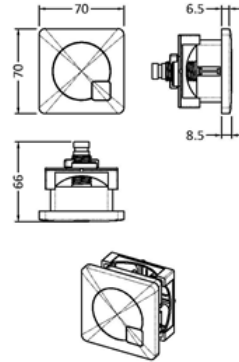

Sales Code: XTY8M01

Description: Dual Flush Cistern & Square Push Button

Packaging Details

Barcode: 5056211892267

Sales Code: XTY008

Description: Dual Flush Universal Concealed Cistern

Product Dimensions

Length (mm):	
Width (mm):	340
Height (mm):	296
Depth (mm):	142
Nett Weight (kg):	1.6

Packaging Dimensions

Height (mm):	306
Width (mm):	152
Depth (mm):	350
Gross Weight (kg):	1.7

Packaging Data

Box Colour:	Brown Cardboard Box
Box Qty:	1
Label Size:	100 x 50
Label Colour:	White Label
Label Qty:	2

Outer Box Dimensions (If Applicable)

Height (mm):	
Width (mm):	
Length (mm):	
Depth (mm):	
Gross Weight (kg):	
Barcode:	5055275826683

Product Details

Country of Origin:	China
Fitting Instruction:	No
CE & UKCA:	
Product Material:	Hd Polyethylene
Heating Element Wattage:	Not Applicable
Colour/Finish:	White
Product Diameter:	Not Applicable
Connection Size:	1/2" Bsp

Sales Code: MDPB01

Description: Square Dual Flush Push Button

Product Dimensions

Length (mm):	
Width (mm):	70
Height (mm):	70
Depth (mm):	99
Nett Weight (kg):	0.2

Packaging Dimensions

Height (mm):	50
Width (mm):	155
Depth (mm):	80
Gross Weight (kg):	0.2