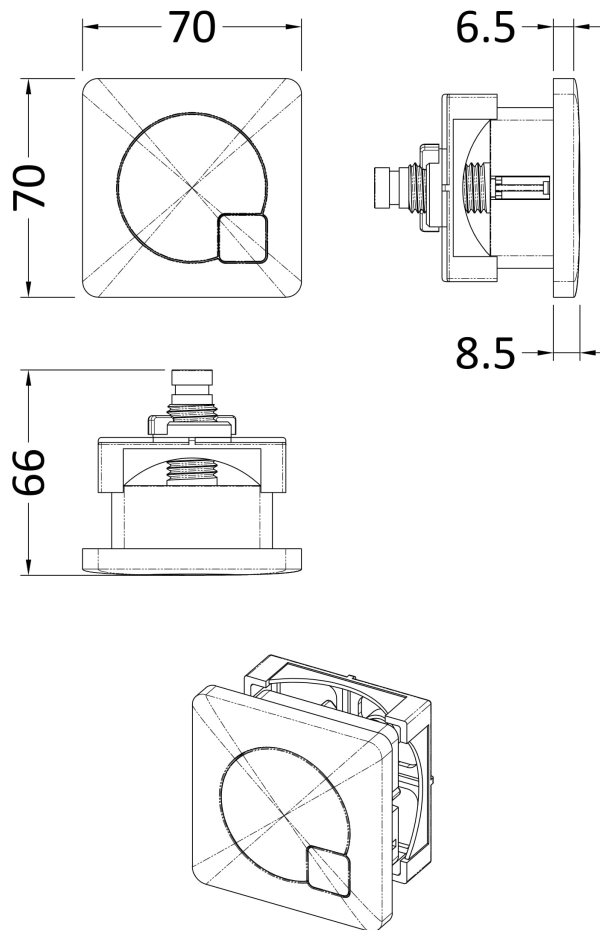

Sales Code: XTY8M01

Description: Dual Flush Cistern & Square Push Button

Packaging Details

Barcode: 5056211892267

Sales Code: XTY008

Description: Dual Flush Universal Concealed Cistern

Product Dimensions

Length (mm):	
Width (mm):	340
Height (mm):	296
Depth (mm):	142
Nett Weight (kg):	1.6

Packaging Dimensions

Height (mm):	306
Width (mm):	152
Depth (mm):	350
Gross Weight (kg):	1.7

Packaging Data

Box Colour:	Brown Cardboard Box
Box Qty:	1
Label Size:	100 x 50
Label Colour:	White Label
Label Qty:	2

Outer Box Dimensions (If Applicable)

Height (mm):	
Width (mm):	
Length (mm):	
Depth (mm):	
Gross Weight (kg):	
Barcode:	5055275826683

Product Details

Country of Origin:	China
Fitting Instruction:	No
CE & UKCA:	
Product Material:	Hd Polyethylene
Heating Element Wattage:	Not Applicable
Colour/Finish:	White
Product Diameter:	Not Applicable
Connection Size:	1/2" Bsp

Sales Code: MDPB01

Description: Square Dual Flush Push Button

Product Dimensions

Length (mm):	
Width (mm):	70
Height (mm):	70
Depth (mm):	99
Nett Weight (kg):	0.2

Packaging Dimensions

Height (mm):	50
Width (mm):	155
Depth (mm):	80
Gross Weight (kg):	0.2