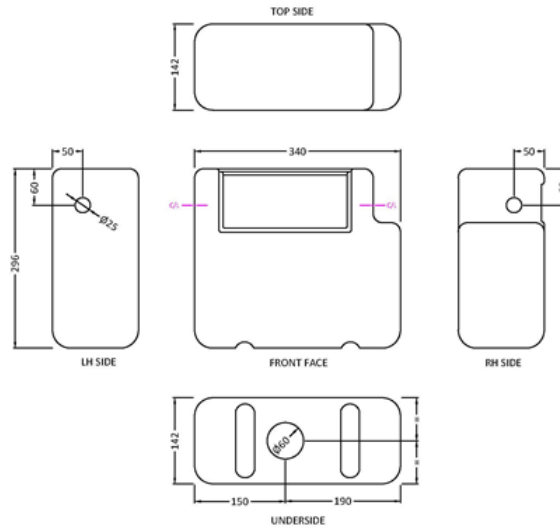

Sales Code: XTY8M01

Description: Dual Flush Cistern & Square Push Button

Packaging Details

Barcode: 5056211892267

Sales Code: XTY008

Description: Dual Flush Universal Concealed Cistern

Product Dimensions

Length (mm):	
Width (mm):	340
Height (mm):	296
Depth (mm):	142
Nett Weight (kg):	1.6

Packaging Dimensions

Height (mm):	306
Width (mm):	152
Depth (mm):	350
Gross Weight (kg):	1.7

Packaging Data

Box Colour:	Brown Cardboard Box
Box Qty:	1
Label Size:	100 x 50
Label Colour:	White Label
Label Qty:	2

Outer Box Dimensions (If Applicable)

Height (mm):	
Width (mm):	
Length (mm):	
Depth (mm):	
Gross Weight (kg):	
Barcode:	5055275826683

Product Details

Country of Origin:	China
Fitting Instruction:	No
CE & UKCA:	
Product Material:	Hd Polyethylene
Heating Element Wattage:	Not Applicable
Colour/Finish:	White
Product Diameter:	Not Applicable
Connection Size:	1/2" Bsp

Sales Code: MDPB01

Description: Square Dual Flush Push Button

Product Dimensions

Length (mm):	
Width (mm):	70
Height (mm):	70
Depth (mm):	99
Nett Weight (kg):	0.2

Packaging Dimensions

Height (mm):	50
Width (mm):	155
Depth (mm):	80
Gross Weight (kg):	0.2