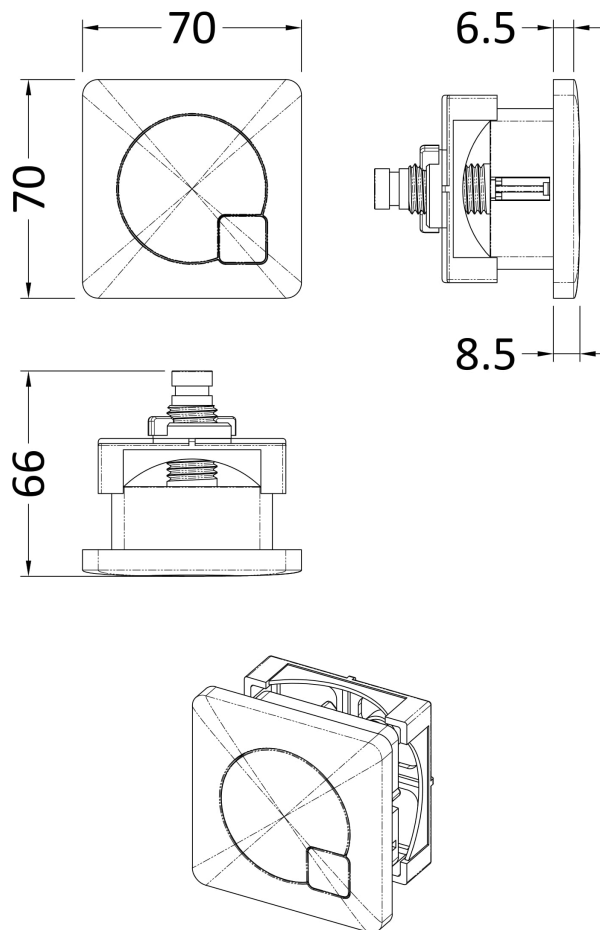

Sales Code: XTY8M02

Description: Dual Flush Cistern & Square Push Button

Packaging Details

Barcode: 5056211891901

Sales Code: XTY008

Description: Dual Flush Universal Concealed Cistern

Product Dimensions

Length (mm):	
Width (mm):	340
Height (mm):	296
Depth (mm):	142
Nett Weight (kg):	1.6

Packaging Dimensions

Height (mm):	306
Width (mm):	152
Depth (mm):	350
Gross Weight (kg):	1.7

Packaging Data

Box Colour:	Brown Cardboard Box
Box Qty:	1
Label Size:	100 x 50
Label Colour:	White Label
Label Qty:	2

Outer Box Dimensions (If Applicable)

Height (mm):	
Width (mm):	
Length (mm):	
Depth (mm):	
Gross Weight (kg):	
Barcode:	5055275826683

Product Details

Country of Origin:	China
Fitting Instruction:	No
CE & UKCA:	
Product Material:	Hd Polyethylene
Heating Element Wattage:	Not Applicable
Colour/Finish:	White
Product Diameter:	Not Applicable
Connection Size:	1/2" Bsp

Sales Code: MDPB02

Description: Square Dual Flush Push Button

Product Dimensions

Length (mm):	
Width (mm):	70
Height (mm):	70
Depth (mm):	99
Nett Weight (kg):	0.2

Packaging Dimensions

Height (mm):	50
Width (mm):	155
Depth (mm):	80
Gross Weight (kg):	0.2