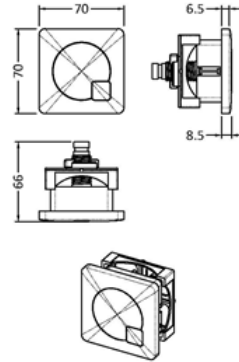

Sales Code: XTY8M02

Description: Dual Flush Cistern & Square Push Button

Packaging Details

Barcode: 5056211891901

Sales Code: XTY008

Description: Dual Flush Universal Concealed Cistern

Product Dimensions

Length (mm):	
Width (mm):	340
Height (mm):	296
Depth (mm):	142
Nett Weight (kg):	1.6

Packaging Dimensions

Height (mm):	306
Width (mm):	152
Depth (mm):	350
Gross Weight (kg):	1.7

Packaging Data

Box Colour:	Brown Cardboard Box
Box Qty:	1
Label Size:	100 x 50
Label Colour:	White Label
Label Qty:	2

Outer Box Dimensions (If Applicable)

Height (mm):	
Width (mm):	
Length (mm):	
Depth (mm):	
Gross Weight (kg):	
Barcode:	5055275826683

Product Details

Country of Origin:	China
Fitting Instruction:	No
CE & UKCA:	
Product Material:	Hd Polyethylene
Heating Element Wattage:	Not Applicable
Colour/Finish:	White
Product Diameter:	Not Applicable
Connection Size:	1/2" Bsp

Sales Code: MDPB02

Description: Square Dual Flush Push Button

Product Dimensions

Length (mm):	
Width (mm):	70
Height (mm):	70
Depth (mm):	99
Nett Weight (kg):	0.2

Packaging Dimensions

Height (mm):	50
Width (mm):	155
Depth (mm):	80
Gross Weight (kg):	0.2