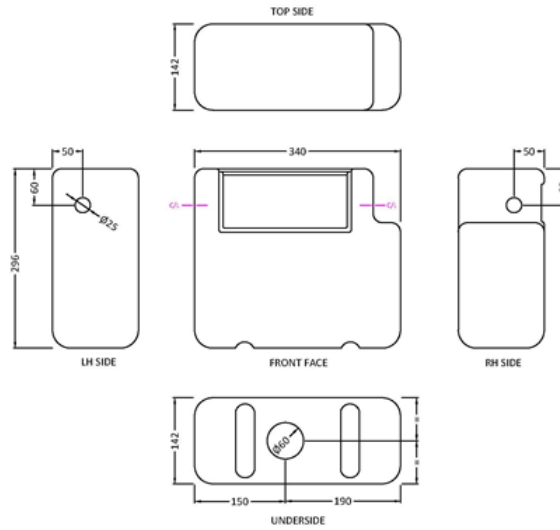

Sales Code: XTY8M02

Description: Dual Flush Cistern & Square Push Button

Packaging Details

Barcode: 5056211891901

Sales Code: XTY008

Description: Dual Flush Universal Concealed Cistern

Product Dimensions

Length (mm):	
Width (mm):	340
Height (mm):	296
Depth (mm):	142
Nett Weight (kg):	1.6

Packaging Dimensions

Height (mm):	306
Width (mm):	152
Depth (mm):	350
Gross Weight (kg):	1.7

Packaging Data

Box Colour:	Brown Cardboard Box
Box Qty:	1
Label Size:	100 x 50
Label Colour:	White Label
Label Qty:	2

Outer Box Dimensions (If Applicable)

Height (mm):	
Width (mm):	
Length (mm):	
Depth (mm):	
Gross Weight (kg):	
Barcode:	5055275826683

Product Details

Country of Origin:	China
Fitting Instruction:	No
CE & UKCA:	
Product Material:	Hd Polyethylene
Heating Element Wattage:	Not Applicable
Colour/Finish:	White
Product Diameter:	Not Applicable
Connection Size:	1/2" Bsp

Sales Code: MDPB02

Description: Square Dual Flush Push Button

Product Dimensions

Length (mm):	
Width (mm):	70
Height (mm):	70
Depth (mm):	99
Nett Weight (kg):	0.2

Packaging Dimensions

Height (mm):	50
Width (mm):	155
Depth (mm):	80
Gross Weight (kg):	0.2