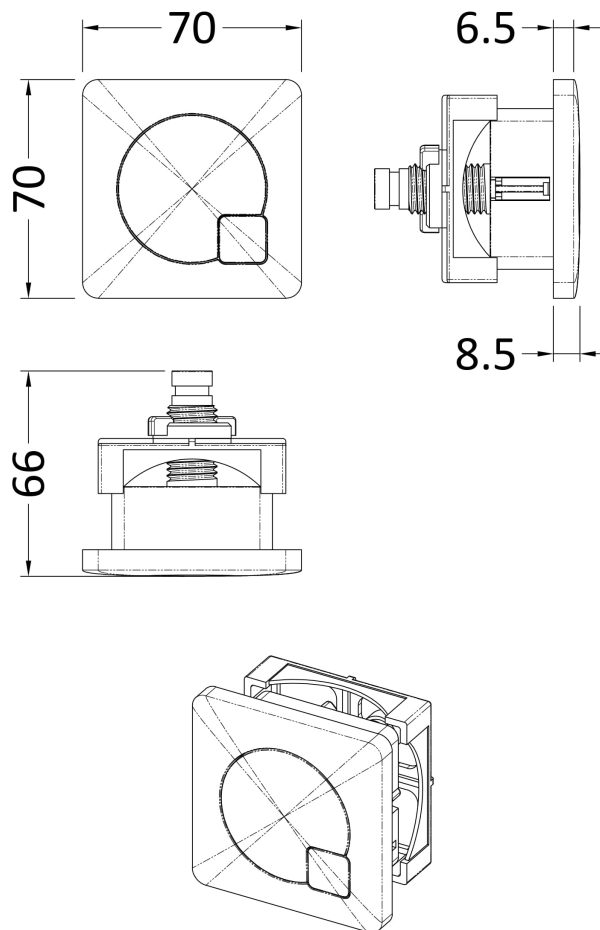

Sales Code: XTY8M03

Description: Dual Flush Cistern & Square Push Button

Packaging Details

Barcode: 5056211891895

Sales Code: XTY008

Description: Dual Flush Universal Concealed Cistern

Product Dimensions

Length (mm):	
Width (mm):	340
Height (mm):	296
Depth (mm):	142
Nett Weight (kg):	1.6

Packaging Dimensions

Height (mm):	306
Width (mm):	152
Depth (mm):	350
Gross Weight (kg):	1.7

Packaging Data

Box Colour:	Brown Cardboard Box
Box Qty:	1
Label Size:	100 x 50
Label Colour:	White Label
Label Qty:	2

Outer Box Dimensions (If Applicable)

Height (mm):	
Width (mm):	
Length (mm):	
Depth (mm):	
Gross Weight (kg):	
Barcode:	5055275826683

Product Details

Country of Origin:	China
Fitting Instruction:	No
CE & UKCA:	
Product Material:	Hd Polyethylene
Heating Element Wattage:	Not Applicable
Colour/Finish:	White
Product Diameter:	Not Applicable
Connection Size:	1/2" Bsp

Sales Code: MDPB03

Description: Square Dual Flush Push Button

Product Dimensions

Length (mm):	
Width (mm):	70
Height (mm):	70
Depth (mm):	99
Nett Weight (kg):	0.2

Packaging Dimensions

Height (mm):	50
Width (mm):	155
Depth (mm):	80
Gross Weight (kg):	0.2