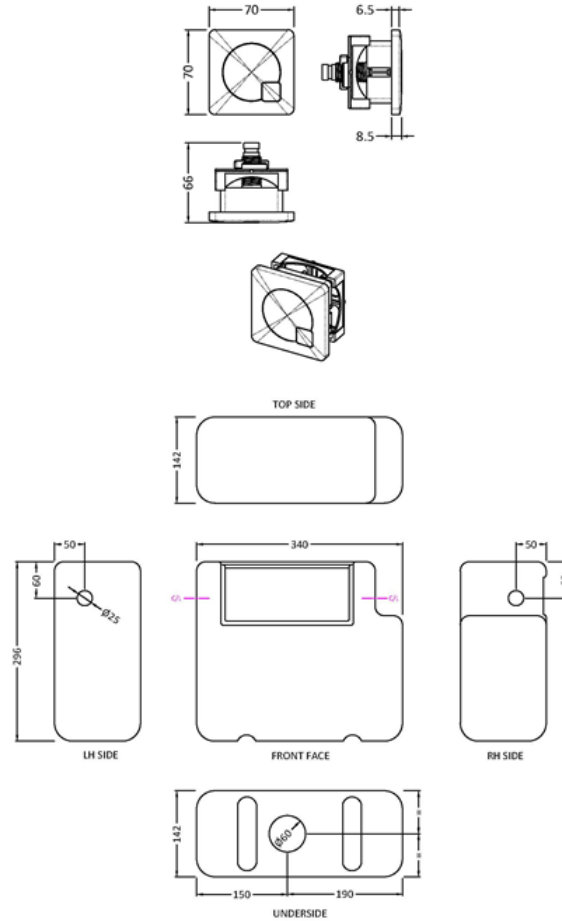

Sales Code: XTY8M03

Description: Dual Flush Cistern & Square Push Button

Packaging Details

Barcode: 5056211891895

Sales Code: XTY008

Description: Dual Flush Universal Concealed Cistern

Product Dimensions

Length (mm):	
Width (mm):	340
Height (mm):	296
Depth (mm):	142
Nett Weight (kg):	1.6

Packaging Dimensions

Height (mm):	306
Width (mm):	152
Depth (mm):	350
Gross Weight (kg):	1.7

Packaging Data

Box Colour:	Brown Cardboard Box
Box Qty:	1
Label Size:	100 x 50
Label Colour:	White Label
Label Qty:	2

Outer Box Dimensions (If Applicable)

Height (mm):	
Width (mm):	
Length (mm):	
Depth (mm):	
Gross Weight (kg):	
Barcode:	5055275826683

Product Details

Country of Origin:	China
Fitting Instruction:	No
CE & UKCA:	
Product Material:	Hd Polyethylene
Heating Element Wattage:	Not Applicable
Colour/Finish:	White
Product Diameter:	Not Applicable
Connection Size:	1/2" Bsp

Sales Code: MDPB03

Description: Square Dual Flush Push Button

Product Dimensions

Length (mm):	
Width (mm):	70
Height (mm):	70
Depth (mm):	99
Nett Weight (kg):	0.2

Packaging Dimensions

Height (mm):	50
Width (mm):	155
Depth (mm):	80
Gross Weight (kg):	0.2