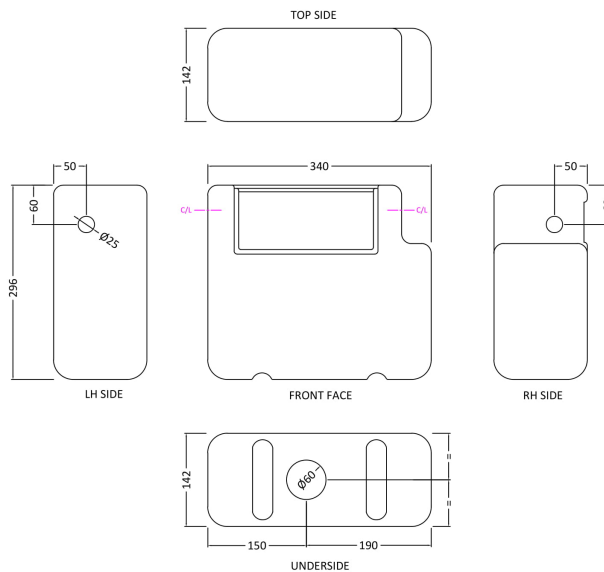

Sales Code: XTY8M03

Description: Dual Flush Cistern & Square Push Button

Packaging Details

Barcode: 5056211891895

Sales Code: XTY008

Description: Dual Flush Universal Concealed Cistern

Product Dimensions

Length (mm):	
Width (mm):	340
Height (mm):	296
Depth (mm):	142
Nett Weight (kg):	1.6

Packaging Dimensions

Height (mm):	306
Width (mm):	152
Depth (mm):	350
Gross Weight (kg):	1.7

Packaging Data

Box Colour:	Brown Cardboard Box
Box Qty:	1
Label Size:	100 x 50
Label Colour:	White Label
Label Qty:	2

Outer Box Dimensions (If Applicable)

Height (mm):	
Width (mm):	
Length (mm):	
Depth (mm):	
Gross Weight (kg):	
Barcode:	5055275826683

Product Details

Country of Origin:	China
Fitting Instruction:	No
CE & UKCA:	
Product Material:	Hd Polyethylene
Heating Element Wattage:	Not Applicable
Colour/Finish:	White
Product Diameter:	Not Applicable
Connection Size:	1/2" Bsp

Sales Code: MDPB03

Description: Square Dual Flush Push Button

Product Dimensions

Length (mm):	
Width (mm):	70
Height (mm):	70
Depth (mm):	99
Nett Weight (kg):	0.2

Packaging Dimensions

Height (mm):	50
Width (mm):	155
Depth (mm):	80
Gross Weight (kg):	0.2