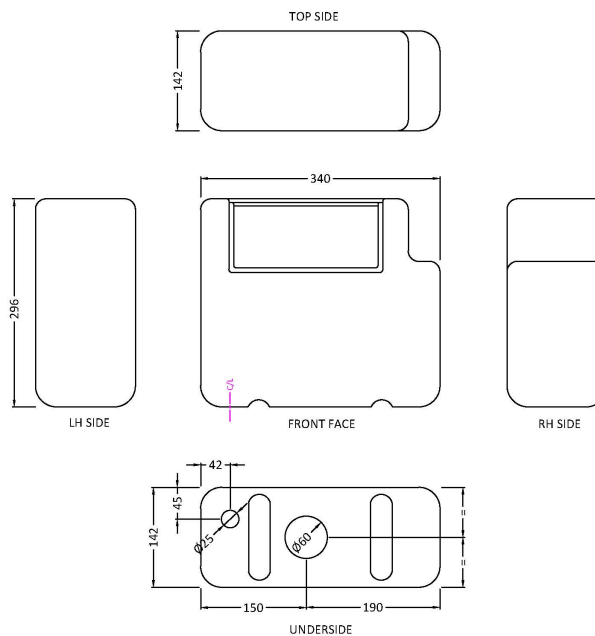

Packaging Dimensions

Height (mm):	50
Width (mm):	155
Depth (mm):	80
Gross Weight (kg):	0.2

Packaging Data

Box Colour:	White Cardboard Box
Box Qty:	1
Label Size:	100 x 50
Label Colour:	White Label
Label Qty:	1

Outer Box Dimensions (If Applicable)

Height (mm):	
Width (mm):	
Length (mm):	
Depth (mm):	
Gross Weight (kg):	
Barcode:	5056211893158

Product Details

Country of Origin:	China
Fitting Instruction:	No
CE & UKCA:	
Product Material:	ABS
Heating Element Wattage:	Not Applicable
Colour/Finish:	Brushed Brass
Product Diameter:	
Connection Size:	N/A

Sales Code: XTY008B

Description: Concealed Cistern Bottom Inlet

Product Dimensions

Length (mm):	
Width (mm):	340
Height (mm):	296
Depth (mm):	142
Nett Weight (kg):	1.6

Packaging Dimensions

Height (mm):	306
Width (mm):	152
Depth (mm):	350
Gross Weight (kg):	1.7

Packaging Data

Box Colour:	Brown Cardboard Box
Box Qty:	1
Label Size:	100 x 50
Label Colour:	White Label
Label Qty:	2

Outer Box Dimensions (If Applicable)

Height (mm):	
Width (mm):	
Length (mm):	
Depth (mm):	
Gross Weight (kg):	
Barcode:	5056462638850