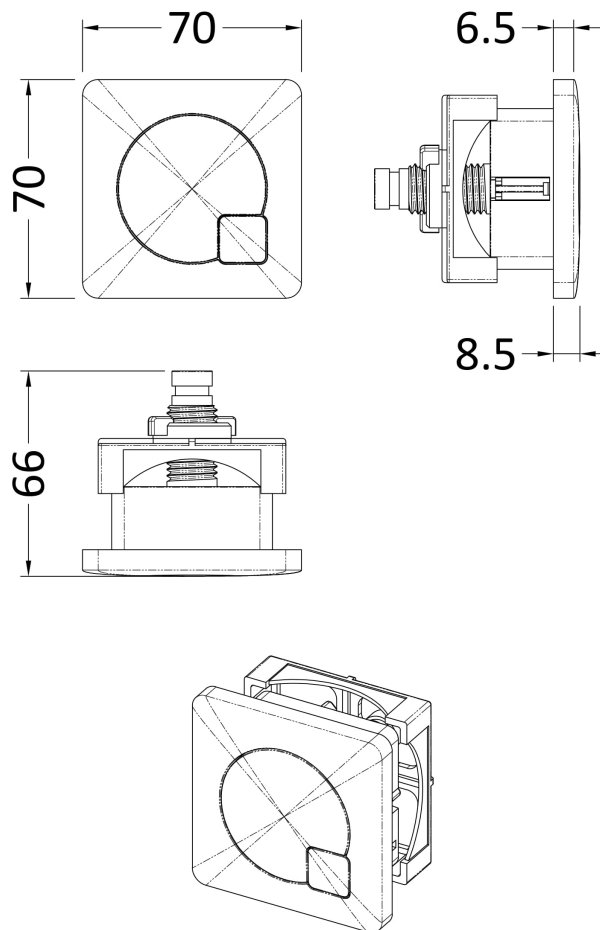

Sales Code: XTY8M03B

Description: Dual Flush Cistern&Square Bb Push Button

Packaging Details

Barcode: 5056462647739

Sales Code: MDPB03

Description: Square Dual Flush Push Button

Product Dimensions

Length (mm):	
Width (mm):	70
Height (mm):	70
Depth (mm):	99
Nett Weight (kg):	0.2

Packaging Dimensions

Height (mm):	50
Width (mm):	155
Depth (mm):	80
Gross Weight (kg):	0.2

Packaging Data

Box Colour:	White Cardboard Box
Box Qty:	1
Label Size:	100 x 50
Label Colour:	White Label
Label Qty:	1

Outer Box Dimensions (If Applicable)

Height (mm):	
Width (mm):	
Length (mm):	
Depth (mm):	
Gross Weight (kg):	
Barcode:	5056211893158

Product Details

Country of Origin:	China
Fitting Instruction:	No
CE & UKCA:	
Product Material:	ABS
Heating Element Wattage:	Not Applicable
Colour/Finish:	Brushed Brass
Product Diameter:	
Connection Size:	N/A

Sales Code: XTY008B

Description: Concealed Cistern Bottom Inlet

Product Dimensions

Length (mm):	
Width (mm):	340
Height (mm):	296
Depth (mm):	142
Nett Weight (kg):	1.6

Packaging Dimensions

Height (mm):	306
Width (mm):	152
Depth (mm):	350
Gross Weight (kg):	1.7