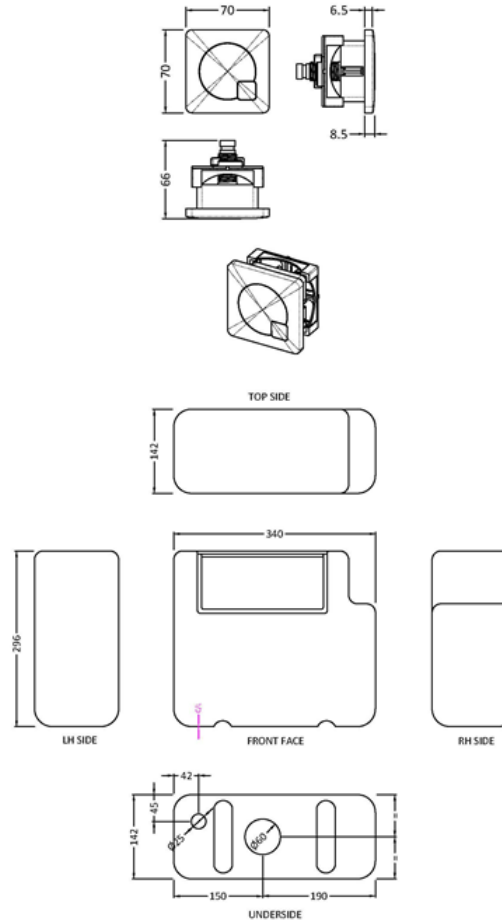

Sales Code: XTY8M03B

Description: Dual Flush Cistern&Square Bb Push Button

Packaging Details

Barcode: 5056462647739

Sales Code: MDPB03

Description: Square Dual Flush Push Button

Product Dimensions

Length (mm):	
Width (mm):	70
Height (mm):	70
Depth (mm):	99
Nett Weight (kg):	0.2

Packaging Dimensions

Height (mm):	50
Width (mm):	155
Depth (mm):	80
Gross Weight (kg):	0.2

Packaging Data

Box Colour:	White Cardboard Box
Box Qty:	1
Label Size:	100 x 50
Label Colour:	White Label
Label Qty:	1

Outer Box Dimensions (If Applicable)

Height (mm):	
Width (mm):	
Length (mm):	
Depth (mm):	
Gross Weight (kg):	
Barcode:	5056211893158

Product Details

Country of Origin:	China
Fitting Instruction:	No
CE & UKCA:	
Product Material:	ABS
Heating Element Wattage:	Not Applicable
Colour/Finish:	Brushed Brass
Product Diameter:	
Connection Size:	N/A

Sales Code: XTY008B

Description: Concealed Cistern Bottom Inlet

Product Dimensions

Length (mm):	
Width (mm):	340
Height (mm):	296
Depth (mm):	142
Nett Weight (kg):	1.6

Packaging Dimensions

Height (mm):	306
Width (mm):	152
Depth (mm):	350
Gross Weight (kg):	1.7