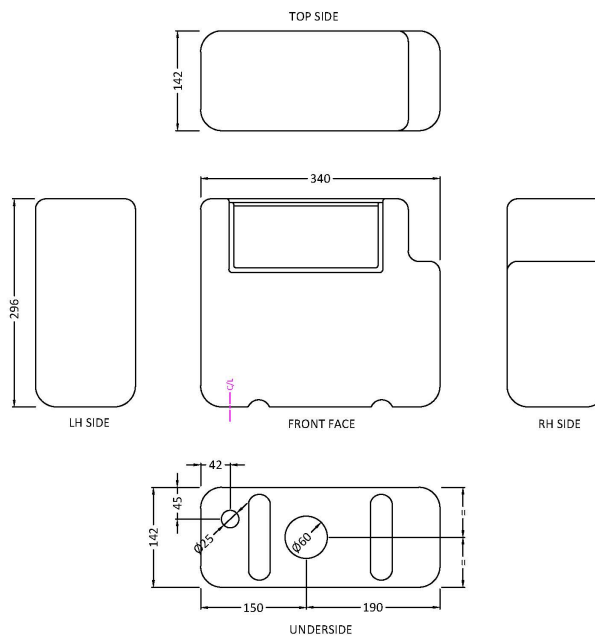

Sales Code: XTY8M04B

Description: Dual Flush Cistern & Square Push Button

Packaging Details

Barcode: 5056462679754

Sales Code: XTY008B

Description: Concealed Cistern Bottom Inlet

Product Dimensions

Length (mm):	
Width (mm):	340
Height (mm):	296
Depth (mm):	142
Nett Weight (kg):	1.6

Packaging Dimensions

Height (mm):	306
Width (mm):	152
Depth (mm):	350
Gross Weight (kg):	1.7

Packaging Data

Box Colour:	Brown Cardboard Box
Box Qty:	1
Label Size:	100 x 50
Label Colour:	White Label
Label Qty:	2

Outer Box Dimensions (If Applicable)

Height (mm):	
Width (mm):	
Length (mm):	
Depth (mm):	
Gross Weight (kg):	
Barcode:	5056462638850

Product Details

Country of Origin:	China
Fitting Instruction:	No
CE & UKCA:	
Product Material:	Hd Polyethylene
Heating Element Wattage:	Not Applicable
Colour/Finish:	White
Product Diameter:	Not Applicable
Connection Size:	1/2" Bsp

Sales Code: MDPB07

Description: Square Dual Flush Push Button

Product Dimensions

Length (mm):	
Width (mm):	70
Height (mm):	70
Depth (mm):	99
Nett Weight (kg):	0.2

Packaging Dimensions

Height (mm):	50
Width (mm):	155
Depth (mm):	80
Gross Weight (kg):	0.2