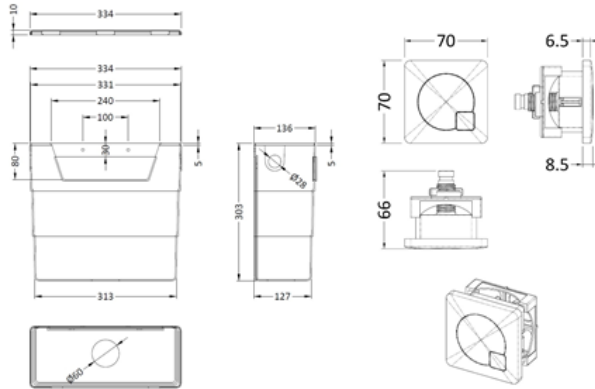

Sales Code: XTY8M04B

Description: Dual Flush Cistern & Square Push Button

Packaging Details

Barcode: 5056462679754

Sales Code: XTY008B

Description: Concealed Cistern Bottom Inlet

Product Dimensions

Length (mm):	
Width (mm):	340
Height (mm):	296
Depth (mm):	142
Nett Weight (kg):	1.6

Packaging Dimensions

Height (mm):	306
Width (mm):	152
Depth (mm):	350
Gross Weight (kg):	1.7

Packaging Data

Box Colour:	Brown Cardboard Box
Box Qty:	1
Label Size:	100 x 50
Label Colour:	White Label
Label Qty:	2

Outer Box Dimensions (If Applicable)

Height (mm):	
Width (mm):	
Length (mm):	
Depth (mm):	
Gross Weight (kg):	
Barcode:	5056462638850

Product Details

Country of Origin:	China
Fitting Instruction:	No
CE & UKCA:	
Product Material:	Hd Polyethylene
Heating Element Wattage:	Not Applicable
Colour/Finish:	White
Product Diameter:	Not Applicable
Connection Size:	1/2" Bsp

Sales Code: MDPB07

Description: Square Dual Flush Push Button

Product Dimensions

Length (mm):	
Width (mm):	70
Height (mm):	70
Depth (mm):	99
Nett Weight (kg):	0.2

Packaging Dimensions

Height (mm):	50
Width (mm):	155
Depth (mm):	80
Gross Weight (kg):	0.2