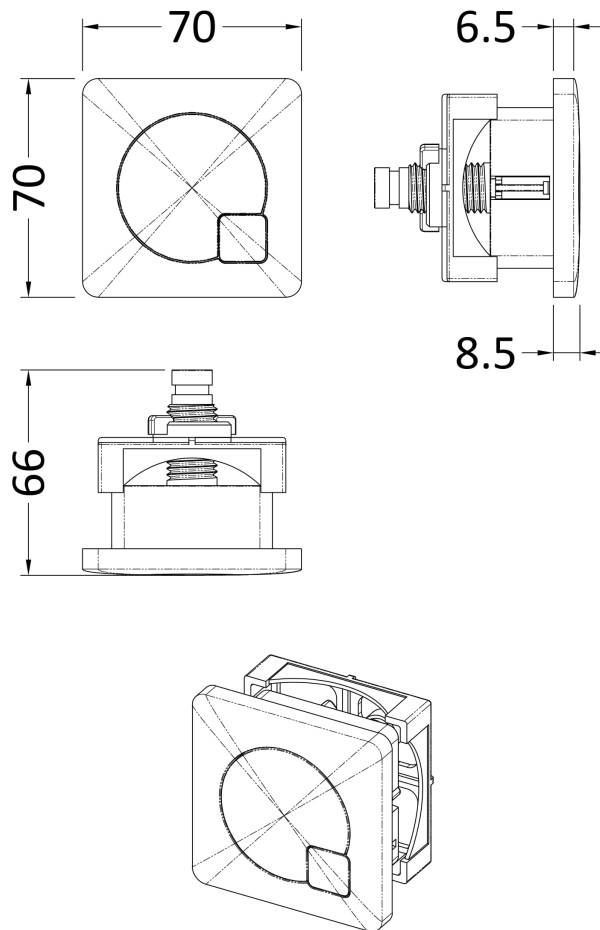

Sales Code: XTY8M04B

Description: Dual Flush Cistern & Square Push Button

Packaging Details

Barcode: 5056462679754

Sales Code: XTY008B

Description: Concealed Cistern Bottom Inlet

Product Dimensions

Length (mm):	
Width (mm):	340
Height (mm):	296
Depth (mm):	142
Nett Weight (kg):	1.6

Packaging Dimensions

Height (mm):	306
Width (mm):	152
Depth (mm):	350
Gross Weight (kg):	1.7

Packaging Data

Box Colour:	Brown Cardboard Box
Box Qty:	1
Label Size:	100 x 50
Label Colour:	White Label
Label Qty:	2

Outer Box Dimensions (If Applicable)

Height (mm):	
Width (mm):	
Length (mm):	
Depth (mm):	
Gross Weight (kg):	
Barcode:	5056462638850

Product Details

Country of Origin:	China
Fitting Instruction:	No
CE & UKCA:	
Product Material:	Hd Polyethylene
Heating Element Wattage:	Not Applicable
Colour/Finish:	White
Product Diameter:	Not Applicable
Connection Size:	1/2" Bsp

Sales Code: MDPB07

Description: Square Dual Flush Push Button

Product Dimensions

Length (mm):	
Width (mm):	70
Height (mm):	70
Depth (mm):	99
Nett Weight (kg):	0.2

Packaging Dimensions

Height (mm):	50
Width (mm):	155
Depth (mm):	80
Gross Weight (kg):	0.2