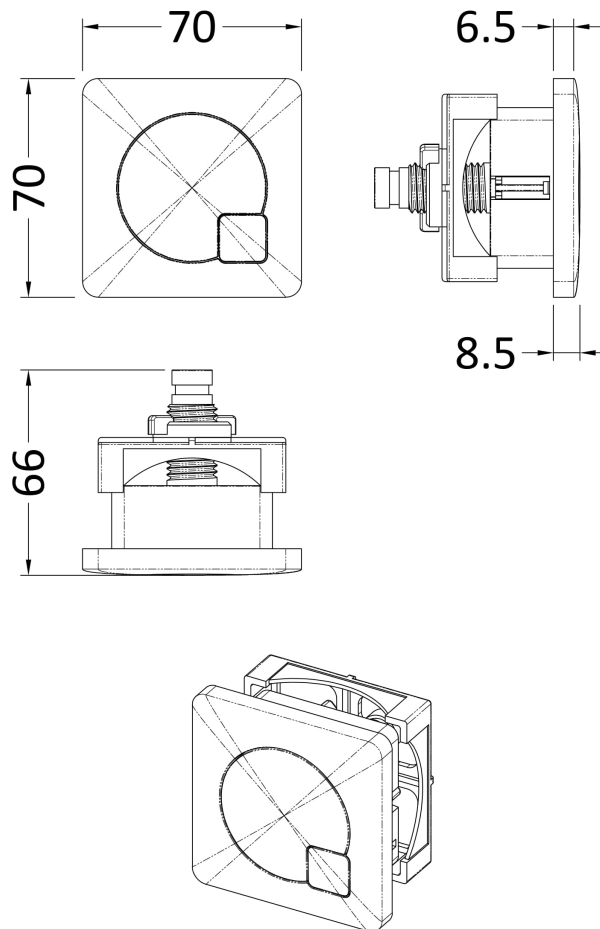

### Packaging Details

Barcode: 5056211899631

Sales Code: MDPB02

Description: Square Dual Flush Push Button

**Product Dimensions**

Length (mm):	
Width (mm):	70
Height (mm):	70
Depth (mm):	99
Nett Weight (kg):	0.2

**Packaging Dimensions**

Height (mm):	50
Width (mm):	155
Depth (mm):	80
Gross Weight (kg):	0.2

**Packaging Data**

Box Colour:	White Cardboard Box
Box Qty:	1
Label Size:	100 x 50
Label Colour:	White Label
Label Qty:	1

**Outer Box Dimensions (If Applicable)**

Height (mm):	
Width (mm):	
Length (mm):	
Depth (mm):	
Gross Weight (kg):	
Barcode:	5056211893165

**Product Details**

Country of Origin:	China
Fitting Instruction:	No
CE & UKCA:	
Product Material:	ABS
Heating Element Wattage:	Not Applicable
Colour/Finish:	Black
Product Diameter:	
Connection Size:	N/A

### Product Dimensions

Length (mm):	
Width (mm):	303
Height (mm):	334
Depth (mm):	136
Nett Weight (kg):	2.23