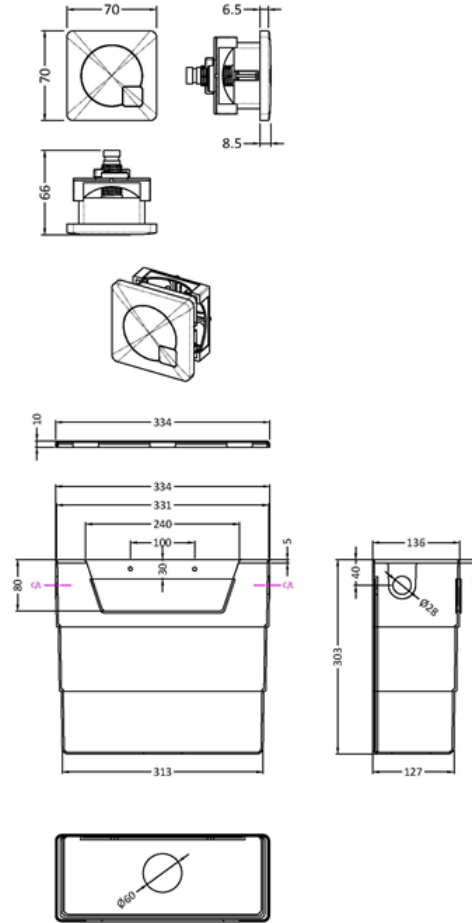

### Packaging Details

Barcode: 5056211899631

Sales Code: MDPB02

Description: Square Dual Flush Push Button

**Product Dimensions**

Length (mm):	
Width (mm):	70
Height (mm):	70
Depth (mm):	99
Nett Weight (kg):	0.2

**Packaging Dimensions**

Height (mm):	50
Width (mm):	155
Depth (mm):	80
Gross Weight (kg):	0.2

**Packaging Data**

Box Colour:	White Cardboard Box
Box Qty:	1
Label Size:	100 x 50
Label Colour:	White Label
Label Qty:	1

### Product Dimensions

Length (mm):	
Width (mm):	303
Height (mm):	334
Depth (mm):	136
Nett Weight (kg):	2.23

### Packaging Dimensions

Height (mm):	345
Width (mm):	145
Depth (mm):	320
Gross Weight (kg):	2.23