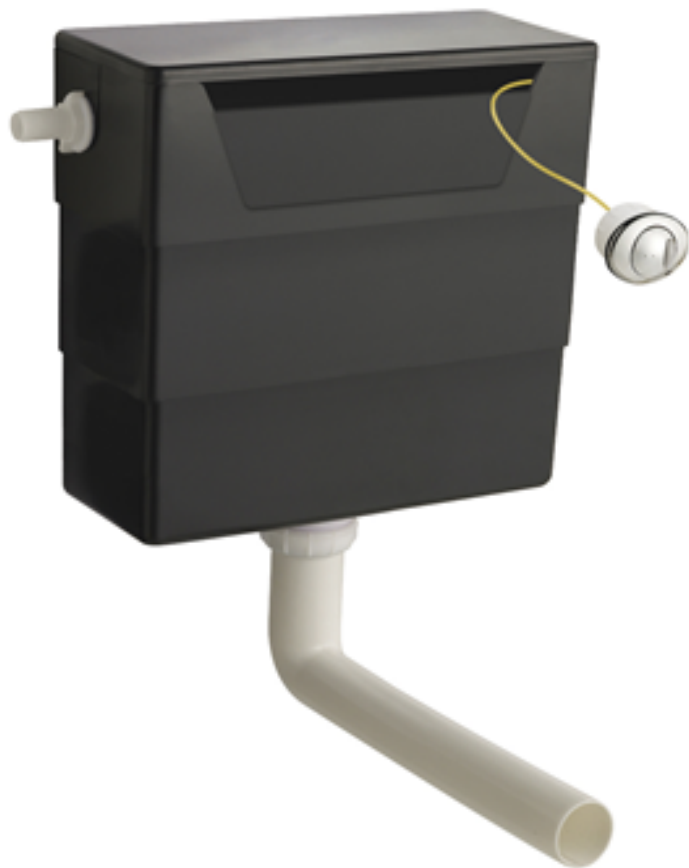

Sales Code: XTY6M02

Description: Concealed Cistern & Square Push Button

### Packaging Details

Barcode: 5056211899631

Sales Code: MDPB02

Description: Square Dual Flush Push Button

**Product Dimensions**

Length (mm):	
Width (mm):	70
Height (mm):	70
Depth (mm):	99
Nett Weight (kg):	0.2

**Outer Box Dimensions (If Applicable)**

Height (mm):	
Width (mm):	
Length (mm):	
Depth (mm):	
Gross Weight (kg):	
Barcode:	5056211893165

**Product Details**

Country of Origin:	China
Fitting Instruction:	No
CE & UKCA:	
Product Material:	ABS
Heating Element Wattage:	Not Applicable
Colour/Finish:	Black
Product Diameter:	
Connection Size:	N/A

Sales Code: XTY006

Description: Cable Conc Universal Access Cistern