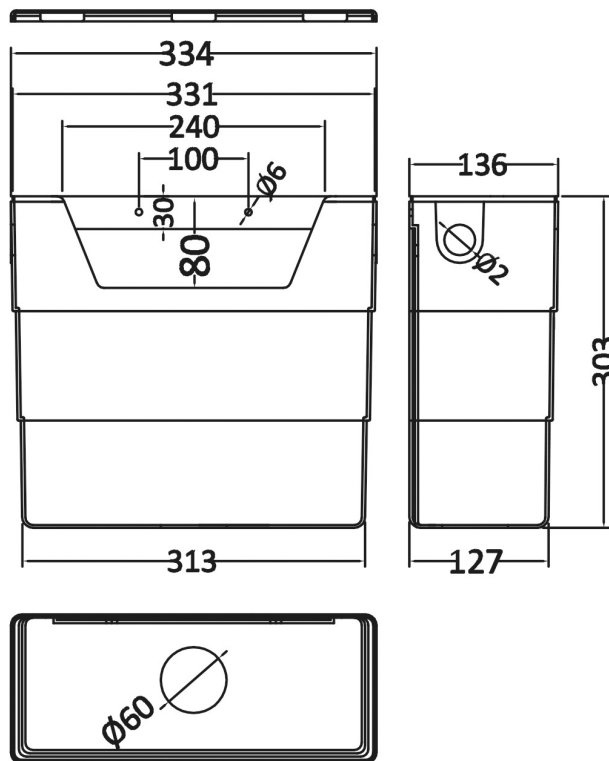

**Packaging Dimensions**

Height (mm):	50
Width (mm):	155
Depth (mm):	80
Gross Weight (kg):	0.2

**Packaging Data**

Box Colour:	White Cardboard Box
Box Qty:	1
Label Size:	100 x 50
Label Colour:	White Label
Label Qty:	1

**Outer Box Dimensions (If Applicable)**

Height (mm):	
Width (mm):	
Length (mm):	
Depth (mm):	
Gross Weight (kg):	
Barcode:	5056211893165

**Product Details**

Country of Origin:	China
Fitting Instruction:	No
CE & UKCA:	
Product Material:	ABS
Heating Element Wattage:	Not Applicable
Colour/Finish:	Black
Product Diameter:	
Connection Size:	N/A

### Product Dimensions

Length (mm):	
Width (mm):	303
Height (mm):	334
Depth (mm):	136
Nett Weight (kg):	2.23

### Packaging Dimensions

Height (mm):	345
Width (mm):	145
Depth (mm):	320
Gross Weight (kg):	2.23