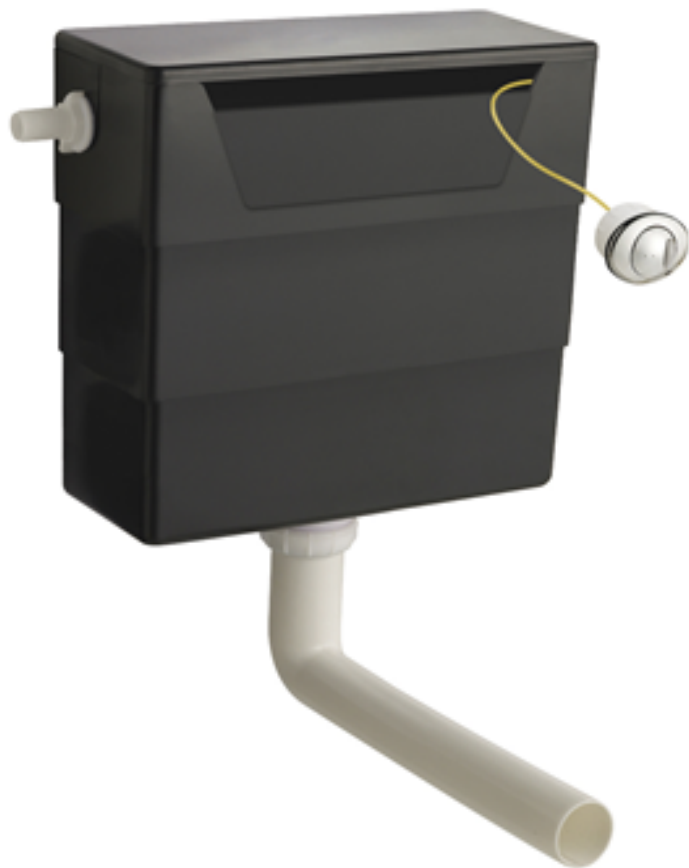

Sales Code: XTY6M03

Description: Concealed Cistern & Square Bb Push Button

### Packaging Details

Barcode: 5056211899648

Sales Code: MDPB03

Description: Square Dual Flush Push Button

### Outer Box Dimensions (If Applicable)

Height (mm):	
Width (mm):	
Length (mm):	
Depth (mm):	
Gross Weight (kg):	
Barcode:	5056211893158

Sales Code: XTY006

Description: Cable Conc Universal Access Cistern