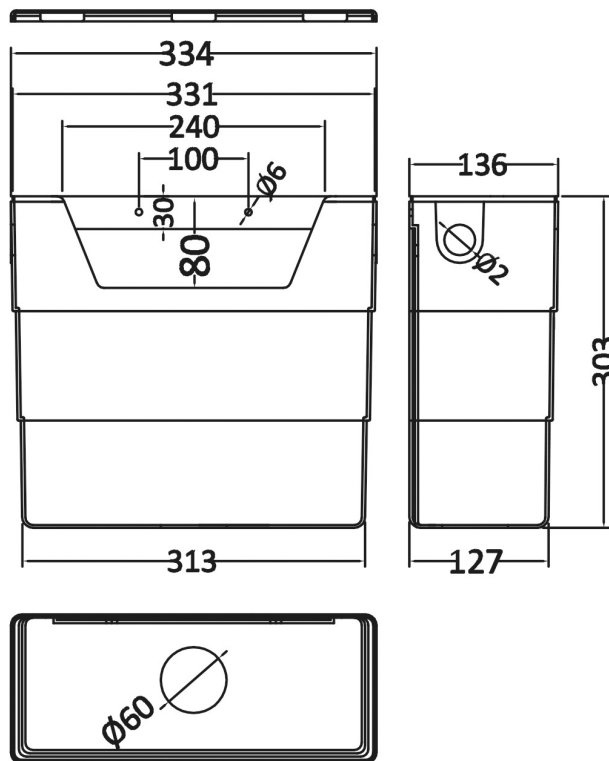

### Product Dimensions

Length (mm):	
Width (mm):	70
Height (mm):	70
Depth (mm):	99
Nett Weight (kg):	0.2

### Packaging Dimensions

Height (mm):	50
Width (mm):	155
Depth (mm):	80
Gross Weight (kg):	0.2

### Outer Box Dimensions (If Applicable)

Height (mm):	
Width (mm):	
Length (mm):	
Depth (mm):	
Gross Weight (kg):	
Barcode:	5056211893158

### Product Dimensions

Length (mm):	
Width (mm):	303
Height (mm):	334
Depth (mm):	136
Nett Weight (kg):	2.23