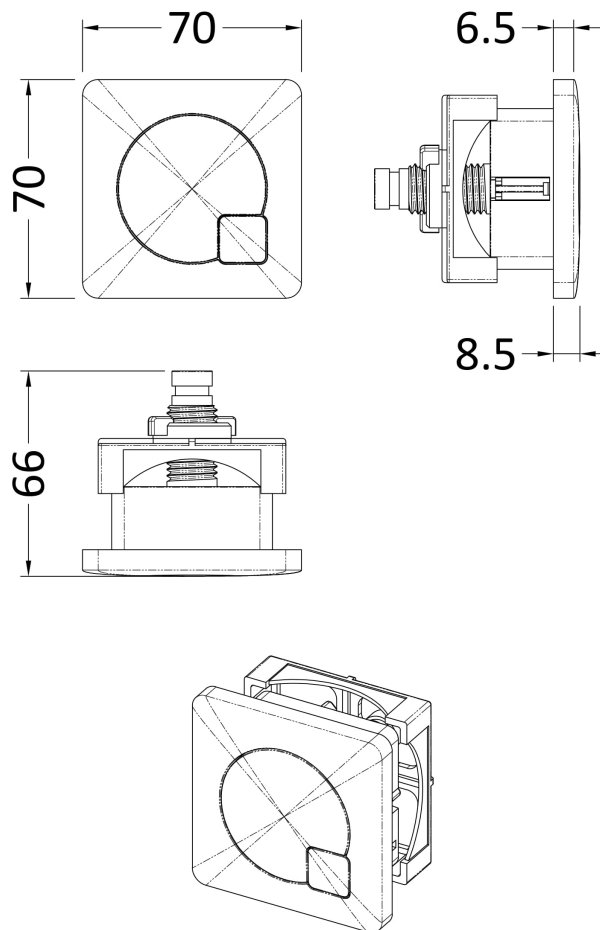

### Product Dimensions

Length (mm):	
Width (mm):	70
Height (mm):	70
Depth (mm):	99
Nett Weight (kg):	0.2

### Packaging Dimensions

Height (mm):	50
Width (mm):	155
Depth (mm):	80
Gross Weight (kg):	0.2

### Outer Box Dimensions (If Applicable)

Height (mm):	
Width (mm):	
Length (mm):	
Depth (mm):	
Gross Weight (kg):	
Barcode:	5056211893158

### Product Dimensions

Length (mm):	
Width (mm):	303
Height (mm):	334
Depth (mm):	136
Nett Weight (kg):	2.23