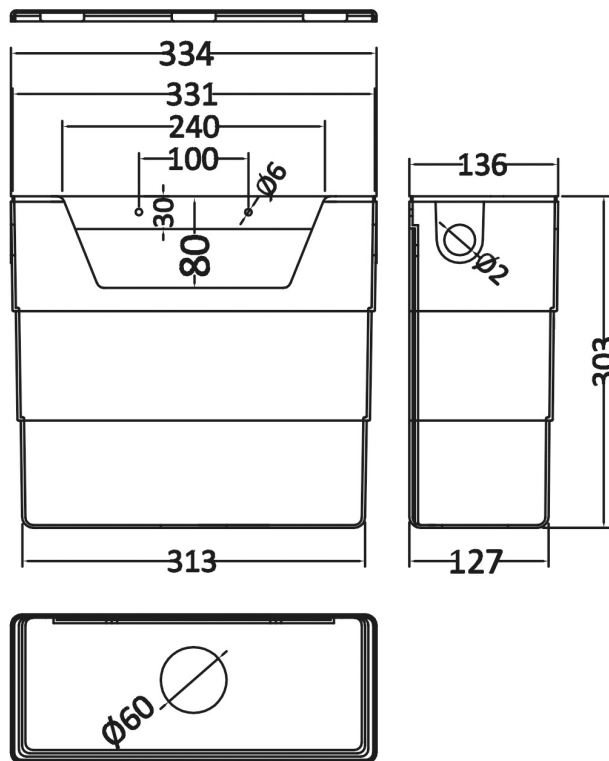

Sales Code: XTY6M04

Description: Concealed Cistern & Square Push Button

Packaging Details

Barcode: 5056462679730

Sales Code: XTY006

Description: Cable Conc Universal Access Cistern

Product Dimensions

Length (mm):	
Width (mm):	303
Height (mm):	334
Depth (mm):	136
Nett Weight (kg):	2.23

Packaging Dimensions

Height (mm):	345
Width (mm):	145
Depth (mm):	320
Gross Weight (kg):	2.23

Packaging Data

Box Colour:	Brown Cardboard Box
Box Qty:	1
Label Size:	100 x 50
Label Colour:	White Label
Label Qty:	2

Outer Box Dimensions (If Applicable)

Height (mm):	
Width (mm):	
Length (mm):	
Depth (mm):	
Gross Weight (kg):	2
Barcode:	5055146182566

Product Details

Country of Origin:	China
Fitting Instruction:	No
CE & UKCA:	Yes
Product Material:	Hd Polyethylene
Heating Element Wattage:	Not Applicable
Colour/Finish:	Chrome
Product Diameter:	Not Applicable
Connection Size:	1/2" Bsp

Sales Code: MDPB07

Description: Square Dual Flush Push Button

Product Dimensions

Length (mm):	
Width (mm):	70
Height (mm):	70
Depth (mm):	99
Nett Weight (kg):	0.2

Packaging Dimensions

Height (mm):	50
Width (mm):	155
Depth (mm):	80
Gross Weight (kg):	0.2