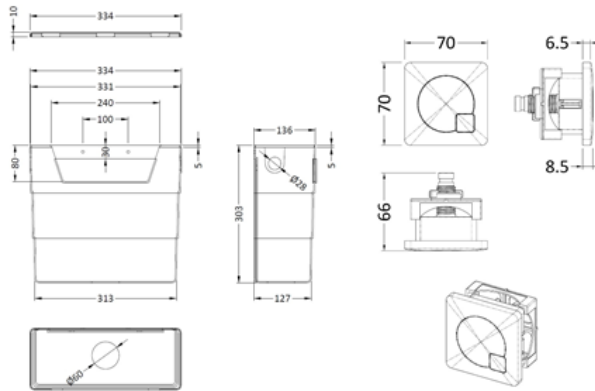

Sales Code: XTY6M04

Description: Concealed Cistern & Square Push Button

Packaging Details

Barcode: 5056462679730

Sales Code: XTY006

Description: Cable Conc Universal Access Cistern

Product Dimensions

Length (mm):	
Width (mm):	303
Height (mm):	334
Depth (mm):	136
Nett Weight (kg):	2.23

Packaging Dimensions

Height (mm):	345
Width (mm):	145
Depth (mm):	320
Gross Weight (kg):	2.23

Packaging Data

Box Colour:	Brown Cardboard Box
Box Qty:	1
Label Size:	100 x 50
Label Colour:	White Label
Label Qty:	2

Outer Box Dimensions (If Applicable)

Height (mm):	
Width (mm):	
Length (mm):	
Depth (mm):	
Gross Weight (kg):	2
Barcode:	5055146182566

Product Details

Country of Origin:	China
Fitting Instruction:	No
CE & UKCA:	Yes
Product Material:	Hd Polyethylene
Heating Element Wattage:	Not Applicable
Colour/Finish:	Chrome
Product Diameter:	Not Applicable
Connection Size:	1/2" Bsp

Sales Code: MDPB07

Description: Square Dual Flush Push Button

Product Dimensions

Length (mm):	
Width (mm):	70
Height (mm):	70
Depth (mm):	99
Nett Weight (kg):	0.2

Packaging Dimensions

Height (mm):	50
Width (mm):	155
Depth (mm):	80
Gross Weight (kg):	0.2