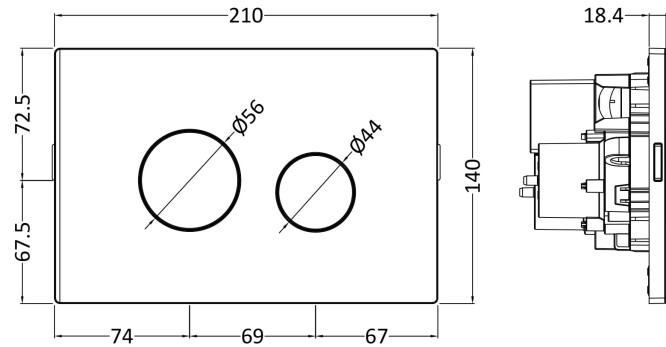

### Product Dimensions

Length (mm):	
Width (mm):	340
Height (mm):	296
Depth (mm):	142
Nett Weight (kg):	1.6

### Outer Box Dimensions (If Applicable)

Height (mm):	
Width (mm):	
Length (mm):	
Depth (mm):	
Gross Weight (kg):	
Barcode:	5056462635347

### Product Dimensions

Length (mm):	
Width (mm):	70
Height (mm):	70
Depth (mm):	99
Nett Weight (kg):	0.2

### Packaging Dimensions

Height (mm):	218
Width (mm):	145
Depth (mm):	92
Gross Weight (kg):	0.2