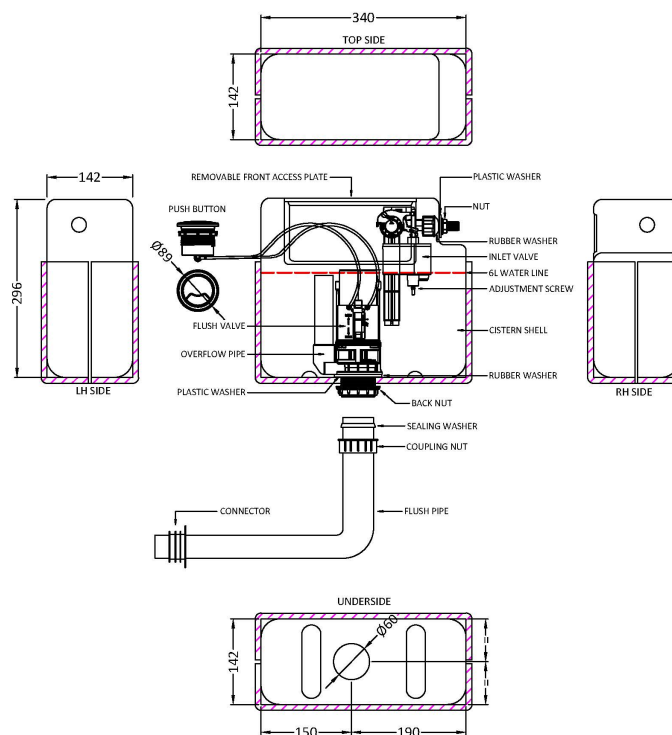

### Product Dimensions

Length (mm):	
Width (mm):	340
Height (mm):	296
Depth (mm):	142
Nett Weight (kg):	1.6

### Packaging Dimensions

Height (mm):	320
Width (mm):	170
Depth (mm):	370
Gross Weight (kg):	1.8

### Outer Box Dimensions (If Applicable)

Height (mm):	
Width (mm):	
Length (mm):	
Depth (mm):	
Gross Weight (kg):	
Barcode:	5056462635347

### Product Dimensions

Length (mm):	
Width (mm):	70
Height (mm):	70
Depth (mm):	99
Nett Weight (kg):	0.2