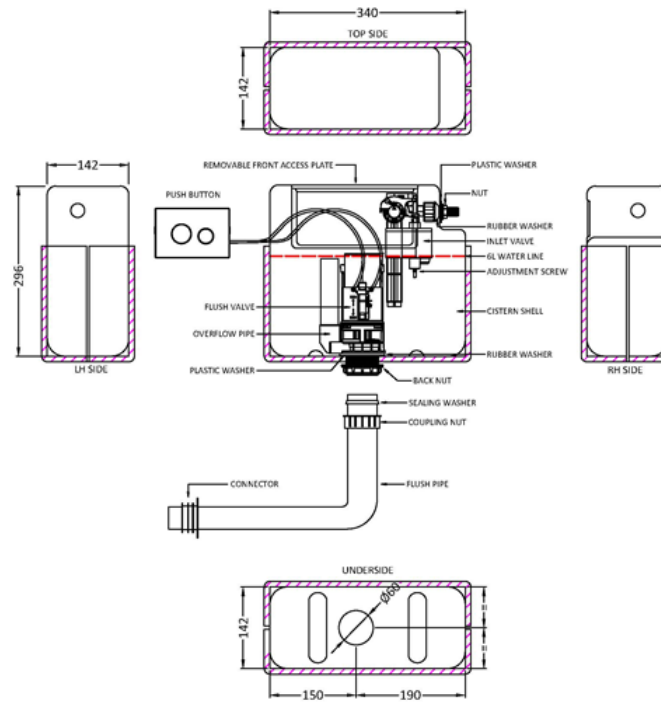

Sales Code: XTY011M01

Description: Dual Pneumatic Cistern & Push Button

Packaging Details

Barcode: 5056462688688