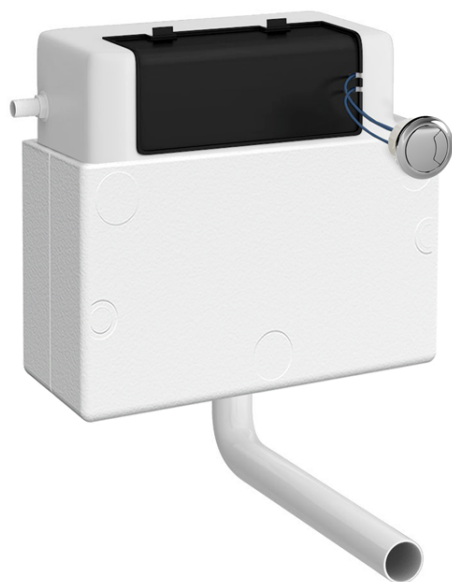

Sales Code: XTY011M01

Description: Dual Pneumatic Cistern & Push Button

Packaging Details

Barcode: 5056462688688

Sales Code: XTY011S

Description: DI Flush Uni Cist, Pneumatic & Poly Shrd

### Product Dimensions

Length (mm):	
Width (mm):	340
Height (mm):	296
Depth (mm):	142
Nett Weight (kg):	1.6

### Product Details

Country of Origin:	China
Fitting Instruction:	No
CE & UKCA:	
Product Material:	Plastic
Heating Element Wattage:	Not Applicable
Colour/Finish:	White
Product Diameter:	N/A
Connection Size:	1/2" Bsp

**Sales Code:** MDPP01R

**Description:** Round Plate For Pneumatic Dual Flush