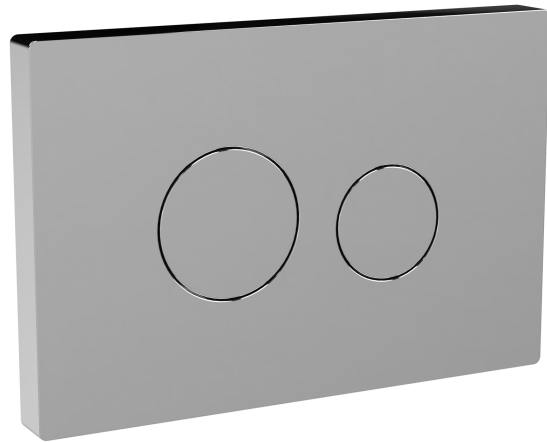

### Product Dimensions

Length (mm):	
Width (mm):	340
Height (mm):	296
Depth (mm):	142
Nett Weight (kg):	1.6

### Outer Box Dimensions (If Applicable)

Height (mm):	
Width (mm):	
Length (mm):	
Depth (mm):	
Gross Weight (kg):	
Barcode:	5056462635347

### Product Details

Country of Origin:	China
Fitting Instruction:	No
CE & UKCA:	
Product Material:	Plastic
Heating Element Wattage:	Not Applicable
Colour/Finish:	White
Product Diameter:	N/A
Connection Size:	1/2" Bsp

**Sales Code:** MDPP01R

**Description:** Round Plate For Pneumatic Dual Flush