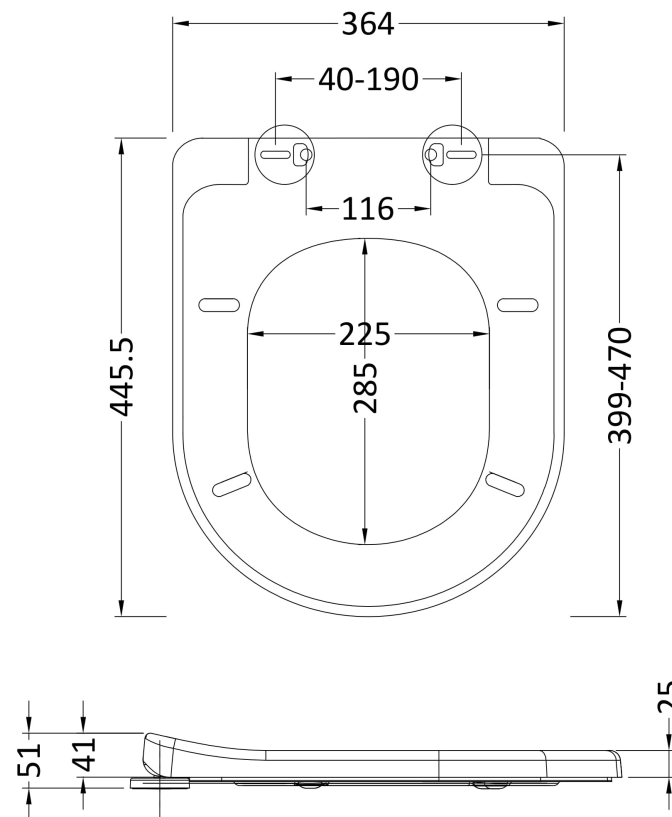

Sales Code: NTS004

Description: Luxury D Shape Seat, Sc, Qr, Top Fix

Product Dimensions

Length (mm):	446
Width (mm):	364
Height (mm):	51
Nett Weight (kg):	2

Packaging Dimensions

Length (mm):	455
Width (mm):	380
Height (mm):	55
Gross Weight (kg):	2.29

Packaging Data

Box Colour:	White Cardboard Box - Printed
Box Qty:	1
Label Size:	100 x 50
Label Colour:	Not Applicable
Label Qty:	2

Outer Box Dimensions (If Applicable)

Length (mm):	400
Width (mm):	490
Height (mm):	320
Gross Weight (kg):	16
Barcode:	5060272825928

Product Details

Country of Origin:	China
Fitting Instruction:	No
CE & UKCA:	Not Applicable
Product Material:	Urea
Seat Type:	D Shape
Seat Function:	Soft Close
Hinge Centres (Min):	90
Hinge Centres (Max):	190
Hinge Material:	Polypropylene
Colour/Finish:	White
Fixing Method:	Quick Release