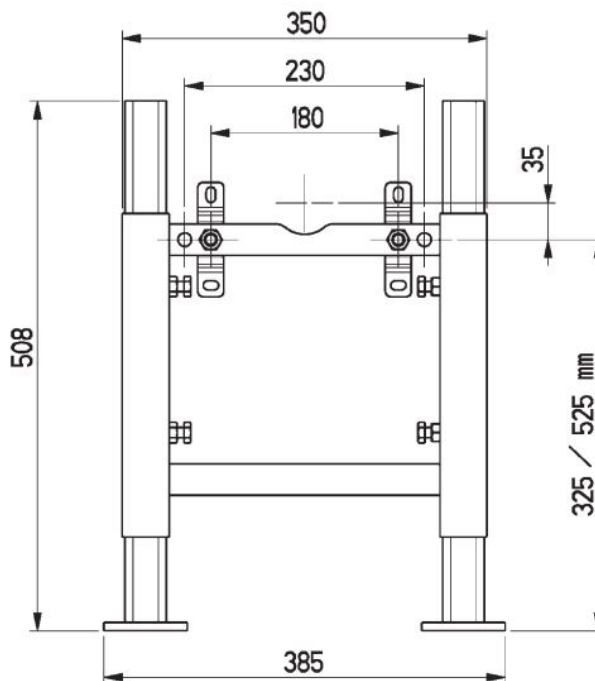

Sales Code: S4WHF

Description: Standard Wall Hung Frame

Product Dimensions

Length (mm):	
Width (mm):	370
Height (mm):	510
Depth (mm):	355
Nett Weight (kg):	10.5

Packaging Dimensions

Height (mm):	195
Width (mm):	510
Depth (mm):	850
Gross Weight (kg):	10.5

Packaging Data

Box Colour:	Brown Cardboard Box
Box Qty:	1
Label Size:	100 x 50
Label Colour:	White Label
Label Qty:	2

Outer Box Dimensions (If Applicable)

Height (mm):	
Width (mm):	
Length (mm):	
Depth (mm):	
Gross Weight (kg):	
Barcode:	5055275805305

Product Details

Country of Origin:	United Kingdom
Fitting Instruction:	No
CE & UKCA:	No
Product Material:	
Heating Element Wattage:	
Colour/Finish:	
Product Diameter:	
Connection Size:	