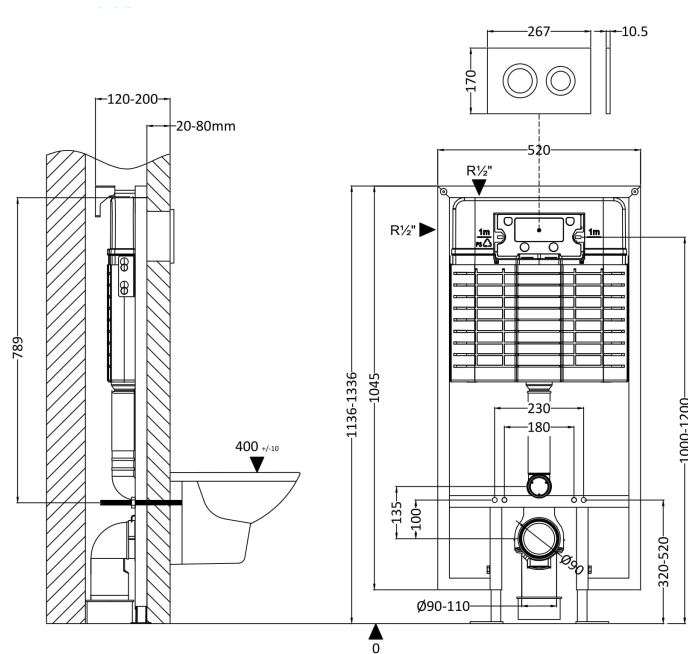

**Sales Code:** XTY009R

**Description:** Dual Flush Conc Cist Frame Round Plate

**Product Dimensions**

Length (mm):	
Width (mm):	520
Height (mm):	1136
Depth (mm):	204
Nett Weight (kg):	11.5

**Packaging Dimensions**

Height (mm):	160
Width (mm):	560
Depth (mm):	1125
Gross Weight (kg):	12

**Packaging Data**

Box Colour:	Brown Cardboard Box
Box Qty:	1
Label Size:	100 x 50
Label Colour:	White Label
Label Qty:	2

**Outer Box Dimensions (If Applicable)**

Height (mm):	
Width (mm):	
Length (mm):	
Depth (mm):	
Gross Weight (kg):	0
Barcode:	5056211863618

**Product Details**

Country of Origin:	China
Fitting Instruction:	No
CE & UKCA:	Yes
Product Material:	Stainless Steel
Heating Element Wattage:	Not Applicable
Colour/Finish:	Chrome
Product Diameter:	Not Applicable
Connection Size:	