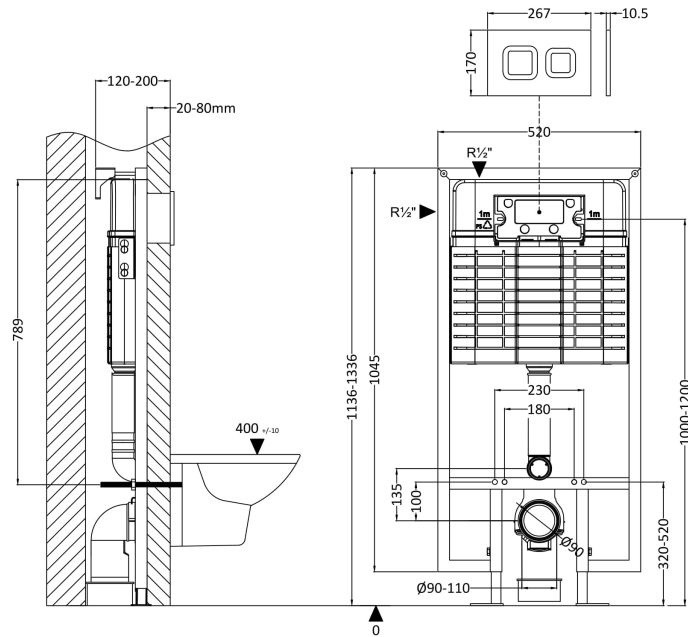

Sales Code: XTY009S

Description: Dual Flush Conc Cist Frame Square Plate

### Product Dimensions

Length (mm):	
Width (mm):	520
Height (mm):	1136
Depth (mm):	204
Nett Weight (kg):	11.5

### Packaging Dimensions

Height (mm):	160
Width (mm):	560
Depth (mm):	1125
Gross Weight (kg):	12

### Outer Box Dimensions (If Applicable)

Height (mm):	
Width (mm):	
Length (mm):	
Depth (mm):	
Gross Weight (kg):	0
Barcode:	5056211863601