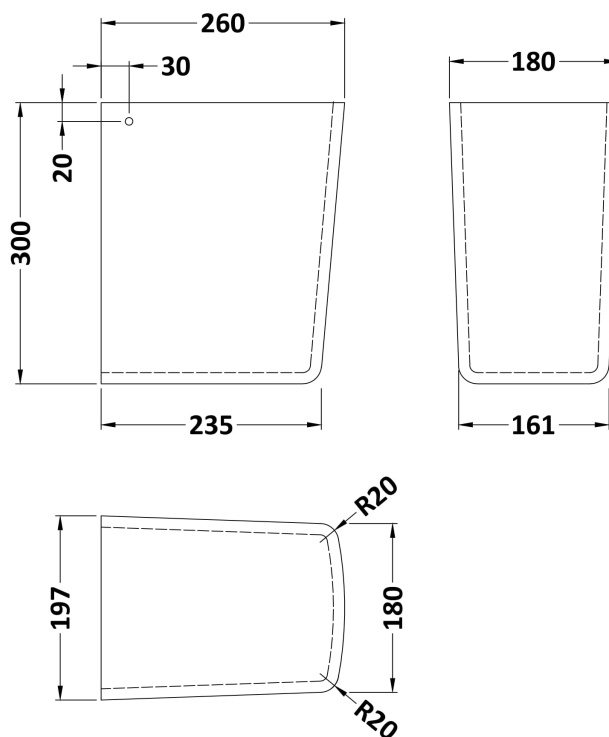

Sales Code: Css003

Description: Asselby 500mm Basin & Semi Pedestal

Packaging Details

Barcode: 5055275866887

Sales Code: NCA204

Description: Asselby Small Cloakroom Basin 1Th

Product Dimensions

Height (mm):	198
Width (mm):	500
Depth (mm):	375
Nett Weight (kg):	12.8

Packaging Dimensions

Height (mm):	205
Width (mm):	510
Depth (mm):	390
Gross Weight (kg):	13

Packaging Data

Box Colour:	Brown Cardboard Box - Printed
Box Qty:	1
Label Size:	100 x 50
Label Colour:	Not Applicable
Label Qty:	0

Outer Box Dimensions (If Applicable)

Height (mm):	
Width (mm):	
Depth (mm):	
Gross Weight (kg):	
Barcode:	5055369026227

Product Details

Country of Origin:	China
Fitting Instruction:	No
Certification: CE & UKCA:	No WRAS: N/A WRAS No: N/A
Product Material:	Vitreous China
Fixing Supplied:	No

Sales Code: NCH107

Description: Semi Pedestal

Product Dimensions

Height (mm):	300
Width (mm):	197
Depth (mm):	260
Nett Weight (kg):	7.6

Packaging Dimensions

Height (mm):	315
Width (mm):	220
Depth (mm):	275
Gross Weight (kg):	7.8