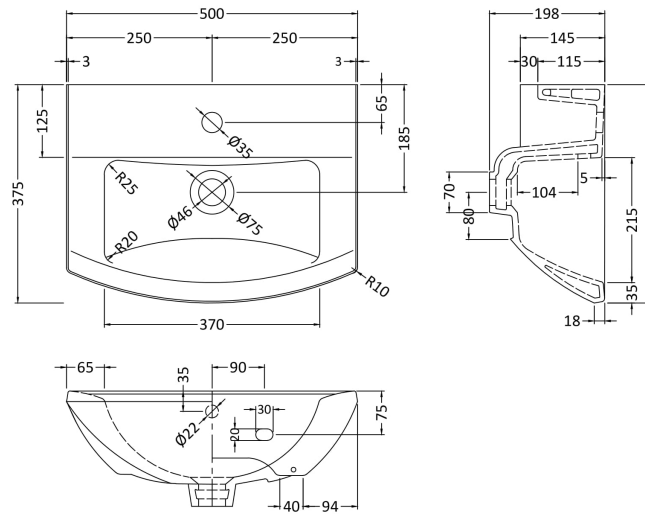

Sales Code: Css003

Description: Asselby 500mm Basin & Semi Pedestal

Packaging Details

Barcode: 5055275866887

Sales Code: NCA204

Description: Asselby Small Cloakroom Basin 1Th

Product Dimensions

Height (mm):	198
Width (mm):	500
Depth (mm):	375
Nett Weight (kg):	12.8

Packaging Dimensions

Height (mm):	205
Width (mm):	510
Depth (mm):	390
Gross Weight (kg):	13

Packaging Data

Box Colour:	Brown Cardboard Box - Printed
Box Qty:	1
Label Size:	100 x 50
Label Colour:	Not Applicable
Label Qty:	0

Outer Box Dimensions (If Applicable)

Height (mm):	
Width (mm):	
Depth (mm):	
Gross Weight (kg):	
Barcode:	5055369026227

Product Details

Country of Origin:	China
Fitting Instruction:	No
Certification: CE & UKCA:	No WRAS: N/A WRAS No: N/A
Product Material:	Vitreous China
Fixing Supplied:	No

Sales Code: NCH107

Description: Semi Pedestal

Product Dimensions

Height (mm):	300
Width (mm):	197
Depth (mm):	260
Nett Weight (kg):	7.6

Packaging Dimensions

Height (mm):	315
Width (mm):	220
Depth (mm):	275
Gross Weight (kg):	7.8