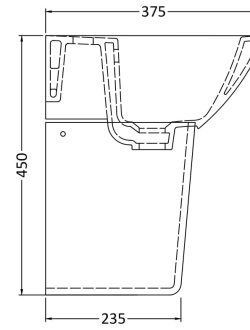

Sales Code: Css003

Description: Asselby 500mm Basin & Semi Pedestal

Packaging Details

Barcode: 5055275866887

Sales Code: NCA204

Description: Asselby Small Cloakroom Basin 1Th

Product Dimensions

Height (mm):	198
Width (mm):	500
Depth (mm):	375
Nett Weight (kg):	12.8

Packaging Dimensions

Height (mm):	205
Width (mm):	510
Depth (mm):	390
Gross Weight (kg):	13

Packaging Data

Box Colour:	Brown Cardboard Box - Printed
Box Qty:	1
Label Size:	100 x 50
Label Colour:	Not Applicable
Label Qty:	0

Outer Box Dimensions (If Applicable)

Height (mm):	
Width (mm):	
Depth (mm):	
Gross Weight (kg):	
Barcode:	5055369026227

Product Details

Country of Origin:	China
Fitting Instruction:	No
Certification: CE & UKCA:	No WRAS: N/A WRAS No: N/A
Product Material:	Vitreous China
Fixing Supplied:	No

Sales Code: NCH107

Description: Semi Pedestal

Product Dimensions

Height (mm):	300
Width (mm):	197
Depth (mm):	260
Nett Weight (kg):	7.6

Packaging Dimensions

Height (mm):	315
Width (mm):	220
Depth (mm):	275
Gross Weight (kg):	7.8