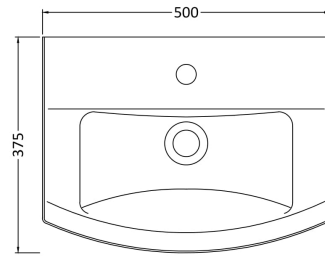

Sales Code: Css003

Description: Asselby 500mm Basin & Semi Pedestal

Packaging Details

Barcode: 5055275866887

Sales Code: NCA204

Description: Asselby Small Cloakroom Basin 1Th

Product Dimensions

Height (mm):	198
Width (mm):	500
Depth (mm):	375
Nett Weight (kg):	12.8

Packaging Dimensions

Height (mm):	205
Width (mm):	510
Depth (mm):	390
Gross Weight (kg):	13

Packaging Data

Box Colour:	Brown Cardboard Box - Printed
Box Qty:	1
Label Size:	100 x 50
Label Colour:	Not Applicable
Label Qty:	0

Outer Box Dimensions (If Applicable)

Height (mm):	
Width (mm):	
Depth (mm):	
Gross Weight (kg):	
Barcode:	5055369026227

Product Details

Country of Origin:	China
Fitting Instruction:	No
Certification: CE & UKCA:	No WRAS: N/A WRAS No: N/A
Product Material:	Vitreous China
Fixing Supplied:	No

Sales Code: NCH107

Description: Semi Pedestal

Product Dimensions

Height (mm):	300
Width (mm):	197
Depth (mm):	260
Nett Weight (kg):	7.6

Packaging Dimensions

Height (mm):	315
Width (mm):	220
Depth (mm):	275
Gross Weight (kg):	7.8