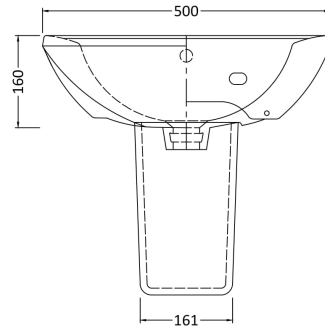

Sales Code: Css003

Description: Asselby 500mm Basin & Semi Pedestal

Packaging Details

Barcode: 5055275866887

Sales Code: NCA204

Description: Asselby Small Cloakroom Basin 1Th

Product Dimensions

Height (mm):	198
Width (mm):	500
Depth (mm):	375
Nett Weight (kg):	12.8

Packaging Dimensions

Height (mm):	205
Width (mm):	510
Depth (mm):	390
Gross Weight (kg):	13

Packaging Data

Box Colour:	Brown Cardboard Box - Printed
Box Qty:	1
Label Size:	100 x 50
Label Colour:	Not Applicable
Label Qty:	0

Outer Box Dimensions (If Applicable)

Height (mm):	
Width (mm):	
Depth (mm):	
Gross Weight (kg):	
Barcode:	5055369026227

Product Details

Country of Origin:	China
Fitting Instruction:	No
Certification: CE & UKCA:	No WRAS: N/A WRAS No: N/A
Product Material:	Vitreous China
Fixing Supplied:	No

Sales Code: NCH107

Description: Semi Pedestal

Product Dimensions

Height (mm):	300
Width (mm):	197
Depth (mm):	260
Nett Weight (kg):	7.6

Packaging Dimensions

Height (mm):	315
Width (mm):	220
Depth (mm):	275
Gross Weight (kg):	7.8