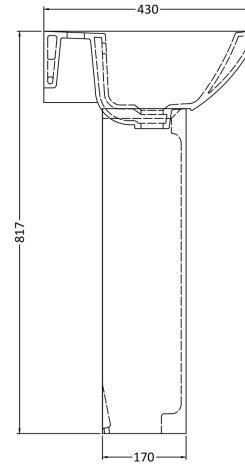

Sales Code: Css002

Description: Asselby 600mm Basin & Pedestal

Packaging Details

Barcode: 5055275814048

Sales Code: NCA205

Description: Asselby 600mm Medium Basin 1Th

Product Dimensions

Height (mm):	198
Width (mm):	600
Depth (mm):	430
Nett Weight (kg):	16.9

Packaging Dimensions

Height (mm):	210
Width (mm):	630
Depth (mm):	480
Gross Weight (kg):	17.1

Packaging Data

Box Colour:	Brown Cardboard Box - Printed
Box Qty:	1
Label Size:	100 x 50
Label Colour:	Not Applicable
Label Qty:	0

Outer Box Dimensions (If Applicable)

Height (mm):	
Width (mm):	
Depth (mm):	
Gross Weight (kg):	
Barcode:	5055369026234

Product Details

Country of Origin:	China
Fitting Instruction:	No
Certification: CE & UKCA:	Yes WRAS: N/A WRAS No: N/A
Product Material:	Vitreous China
Fixing Supplied:	No

Sales Code: NCA203

Description: Asselby Pedestal

Product Dimensions

Height (mm):	660
Width (mm):	220
Depth (mm):	170
Nett Weight (kg):	12.4

Packaging Dimensions

Height (mm):	175
Width (mm):	670
Depth (mm):	225
Gross Weight (kg):	12.6