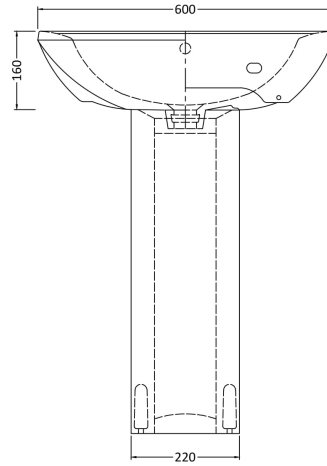

Sales Code: Css002

Description: Asselby 600mm Basin & Pedestal

Packaging Details

Barcode: 5055275814048

Sales Code: NCA205

Description: Asselby 600mm Medium Basin 1Th

Product Dimensions

Height (mm):	198
Width (mm):	600
Depth (mm):	430
Nett Weight (kg):	16.9

Packaging Dimensions

Height (mm):	210
Width (mm):	630
Depth (mm):	480
Gross Weight (kg):	17.1

Packaging Data

Box Colour:	Brown Cardboard Box - Printed
Box Qty:	1
Label Size:	100 x 50
Label Colour:	Not Applicable
Label Qty:	0

Outer Box Dimensions (If Applicable)

Height (mm):	
Width (mm):	
Depth (mm):	
Gross Weight (kg):	
Barcode:	5055369026234

Product Details

Country of Origin:	China
Fitting Instruction:	No
Certification: CE & UKCA:	Yes WRAS: N/A WRAS No: N/A
Product Material:	Vitreous China
Fixing Supplied:	No

Sales Code: NCA203

Description: Asselby Pedestal

Product Dimensions

Height (mm):	660
Width (mm):	220
Depth (mm):	170
Nett Weight (kg):	12.4

Packaging Dimensions

Height (mm):	175
Width (mm):	670
Depth (mm):	225
Gross Weight (kg):	12.6