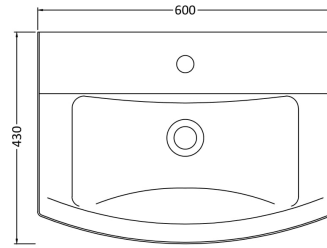

Sales Code: Css002

Description: Asselby 600mm Basin & Pedestal

Packaging Details

Barcode: 5055275814048

Sales Code: NCA205

Description: Asselby 600mm Medium Basin 1Th

Product Dimensions

Height (mm):	198
Width (mm):	600
Depth (mm):	430
Nett Weight (kg):	16.9

Packaging Dimensions

Height (mm):	210
Width (mm):	630
Depth (mm):	480
Gross Weight (kg):	17.1

Packaging Data

Box Colour:	Brown Cardboard Box - Printed
Box Qty:	1
Label Size:	100 x 50
Label Colour:	Not Applicable
Label Qty:	0

Outer Box Dimensions (If Applicable)

Height (mm):	
Width (mm):	
Depth (mm):	
Gross Weight (kg):	
Barcode:	5055369026234

Product Details

Country of Origin:	China
Fitting Instruction:	No
Certification: CE & UKCA:	Yes WRAS: N/A WRAS No: N/A
Product Material:	Vitreous China
Fixing Supplied:	No

Sales Code: NCA203

Description: Asselby Pedestal

Product Dimensions

Height (mm):	660
Width (mm):	220
Depth (mm):	170
Nett Weight (kg):	12.4

Packaging Dimensions

Height (mm):	175
Width (mm):	670
Depth (mm):	225
Gross Weight (kg):	12.6