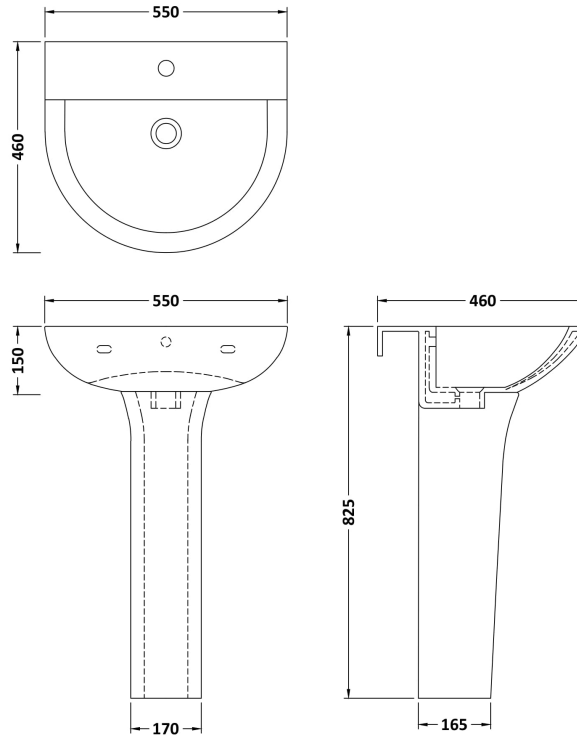

Sales Code: Ncg300

Description: Freya 550 Basin And Pedestal

Packaging Details

Barcode: 5056211801214

Sales Code: NCG302

Description: 550 Basin 1Th

Product Dimensions

Height (mm):	183
Width (mm):	550
Depth (mm):	460
Nett Weight (kg):	11.8

Packaging Dimensions

Height (mm):	230
Width (mm):	560
Depth (mm):	470
Gross Weight (kg):	12

Packaging Data

Box Colour:	Brown Cardboard Box - Printed
Box Qty:	1
Label Size:	100 x 50
Label Colour:	White Label
Label Qty:	2

Outer Box Dimensions (If Applicable)

Height (mm):	
Width (mm):	
Depth (mm):	
Gross Weight (kg):	
Barcode:	5055275895528

Product Details

Country of Origin:	China
Fitting Instruction:	No
Certification: CE & UKCA:	Yes
WRAS:	N/A
WRAS No:	N/A
Product Material:	Vitreous China
Fixing Supplied:	No

Sales Code: NCG303

Description: Full Pedestal

Product Dimensions

Height (mm):	675
Width (mm):	175
Depth (mm):	165
Nett Weight (kg):	9.8

Packaging Dimensions

Height (mm):	192
Width (mm):	190
Depth (mm):	687
Gross Weight (kg):	10