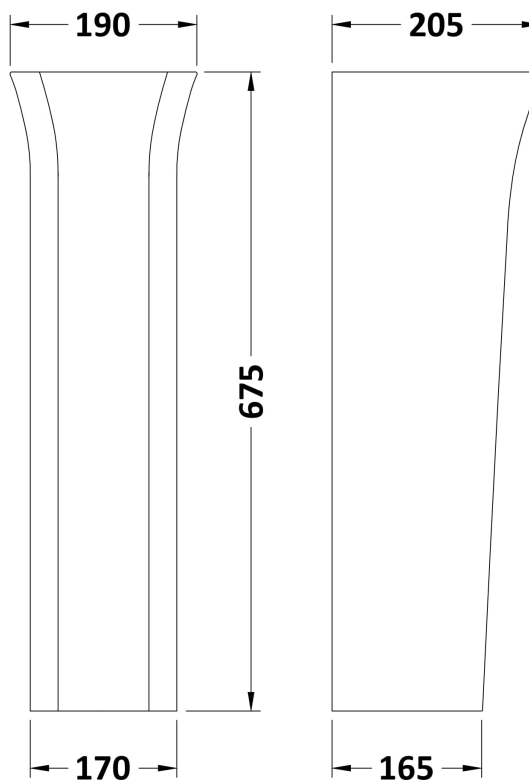

Sales Code: Ncg300

Description: Freya 550 Basin And Pedestal

Packaging Details

Barcode: 5056211801214

Sales Code: NCG302

Description: 550 Basin 1Th

Product Dimensions

Height (mm):	183
Width (mm):	550
Depth (mm):	460
Nett Weight (kg):	11.8

Packaging Dimensions

Height (mm):	230
Width (mm):	560
Depth (mm):	470
Gross Weight (kg):	12

Packaging Data

Box Colour:	Brown Cardboard Box - Printed
Box Qty:	1
Label Size:	100 x 50
Label Colour:	White Label
Label Qty:	2

Outer Box Dimensions (If Applicable)

Height (mm):	
Width (mm):	
Depth (mm):	
Gross Weight (kg):	
Barcode:	5055275895528

Product Details

Country of Origin:	China
Fitting Instruction:	No
Certification: CE & UKCA:	Yes
WRAS:	N/A
WRAS No:	N/A
Product Material:	Vitreous China
Fixing Supplied:	No

Sales Code: NCG303

Description: Full Pedestal

Product Dimensions

Height (mm):	675
Width (mm):	175
Depth (mm):	165
Nett Weight (kg):	9.8

Packaging Dimensions

Height (mm):	192
Width (mm):	190
Depth (mm):	687
Gross Weight (kg):	10