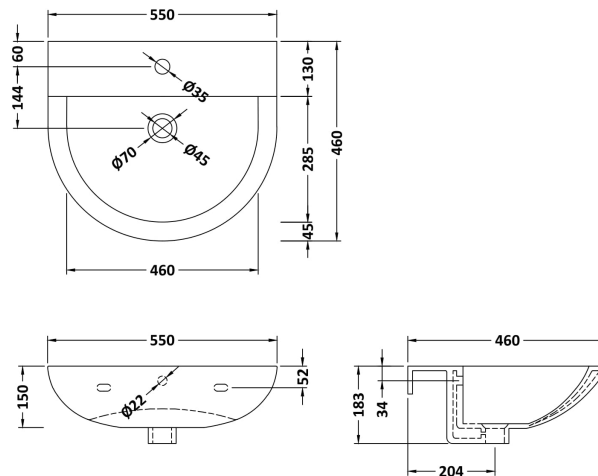

Sales Code: Ncg300

Description: Freya 550 Basin And Pedestal

Packaging Details

Barcode: 5056211801214

Sales Code: NCG302

Description: 550 Basin 1Th

Product Dimensions

Height (mm):	183
Width (mm):	550
Depth (mm):	460
Nett Weight (kg):	11.8

Packaging Dimensions

Height (mm):	230
Width (mm):	560
Depth (mm):	470
Gross Weight (kg):	12

Packaging Data

Box Colour:	Brown Cardboard Box - Printed
Box Qty:	1
Label Size:	100 x 50
Label Colour:	White Label
Label Qty:	2

Outer Box Dimensions (If Applicable)

Height (mm):	
Width (mm):	
Depth (mm):	
Gross Weight (kg):	
Barcode:	5055275895528

Product Details

Country of Origin:	China
Fitting Instruction:	No
Certification: CE & UKCA:	Yes
WRAS:	N/A
WRAS No:	N/A
Product Material:	Vitreous China
Fixing Supplied:	No

Sales Code: NCG303

Description: Full Pedestal

Product Dimensions

Height (mm):	675
Width (mm):	175
Depth (mm):	165
Nett Weight (kg):	9.8

Packaging Dimensions

Height (mm):	192
Width (mm):	190
Depth (mm):	687
Gross Weight (kg):	10