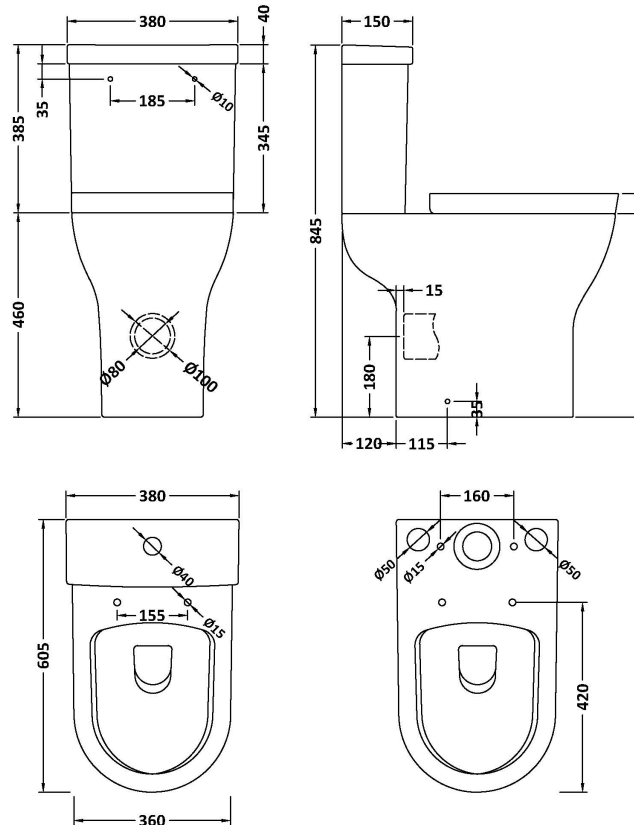

Sales Code: NCG391

Description: Comfort Rimless Pan, Cistern & S/C Seat

Product Dimensions

Height (mm):	845
Width (mm):	380
Depth (mm):	605
Nett Weight (kg):	41.5

Packaging Dimensions

Height (mm):	490
Width (mm):	775
Depth (mm):	420
Gross Weight (kg):	42

Packaging Data

Box Colour:	Brown Cardboard Box - Printed
Box Qty:	1
Label Size:	100 x 50
Label Colour:	White Label
Label Qty:	2

Outer Box Dimensions (If Applicable)

Height (mm):	
Width (mm):	
Depth (mm):	
Gross Weight (kg):	
Barcode:	5056462639338

Seats: Seat Type: Round Material: Polypropylene
Function: Soft Close Hinge Type: Top Fix
Hinge Material: Metal

Cisterns: Operating Type: Push Button Fittings: Pre-Fitted 6/3L
Lever Type: Plastic Chrome Platec

Basins: Tap Hole: Not Applicable Chain Stay Hole: Not Applicable
Template: Not Applicable Waste Type Req: Not Applicable
Overflow Inc: Not Applicable Overflow Cover: Not Applicable
Inner Bowl Depth (mm): N/A