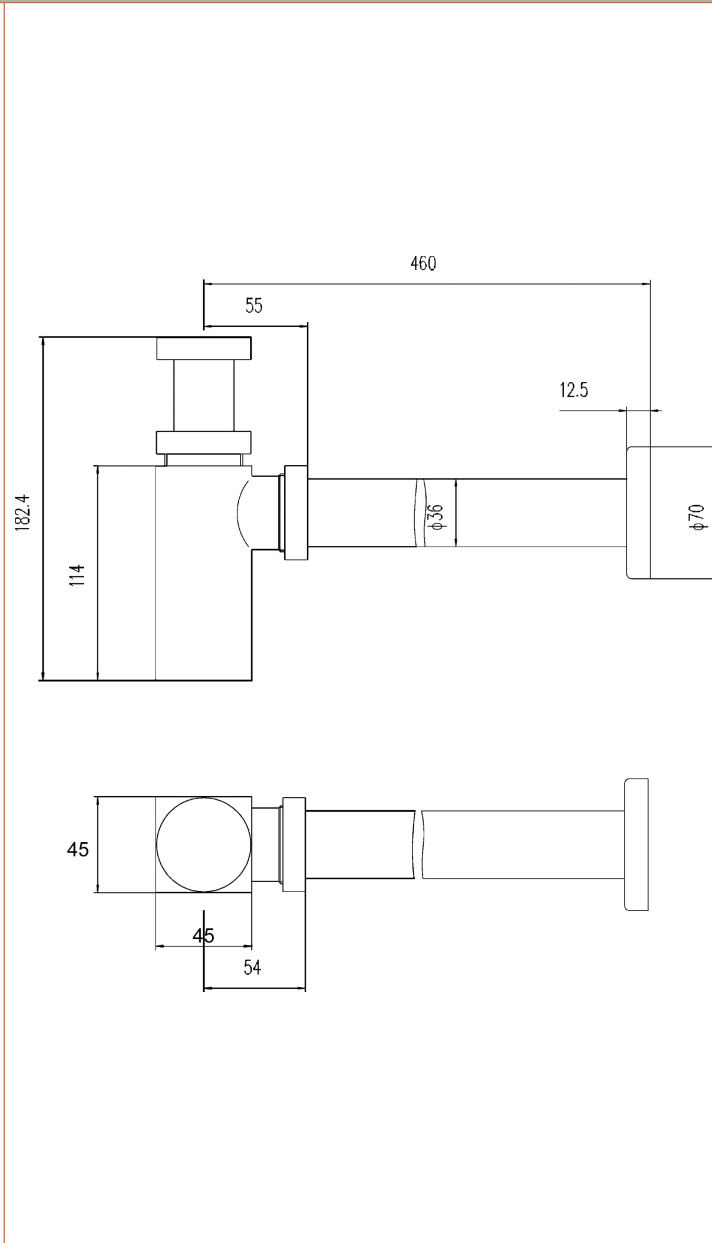

Sales Code: EK306

Description: Square Bottle Trap & Extension Tube

Product Dimensions

Length (mm):	
Width (mm):	70
Height (mm):	182
Depth (mm):	70
Nett Weight (kg):	1.08

Packaging Dimensions

Height (mm):	335
Width (mm):	135
Depth (mm):	55
Gross Weight (kg):	1.08

Packaging Data

Box Colour:	White Cardboard Box
Box Qty:	1
Label Size:	100 x 50
Label Colour:	White Label
Label Qty:	2

Outer Box Dimensions (If Applicable)

Height (mm):	
Width (mm):	
Length (mm):	
Depth (mm):	
Gross Weight (kg):	11
Barcode:	5055146136330

Product Details

Country of Origin:	China
Fitting Instruction:	Yes
CE & UKCA:	N/A
Product Material:	Brass
Heating Element Wattage:	Not Applicable
Colour/Finish:	Chrome
Product Diameter:	70mm
Connection Size:	1 1/4"