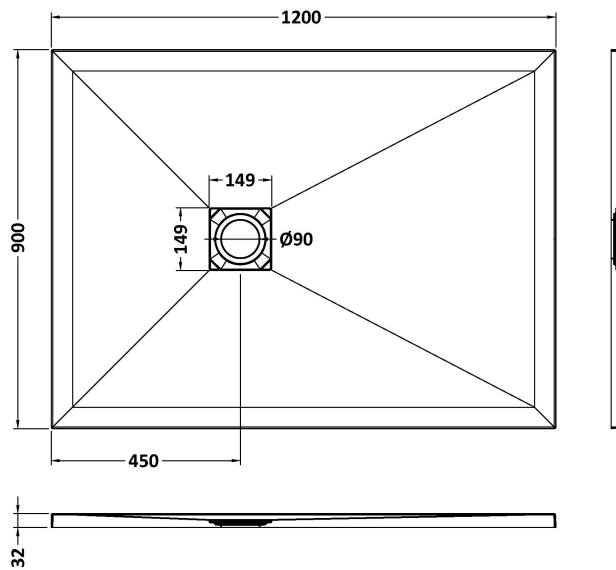

Sales Code: NLT61024

Description: Rectangular Shower Tray 1200X900

Product Dimensions

Length (mm):	0
Width (mm):	0
Height (mm):	0
Nett Weight (kg):	43.47

Packaging Dimensions

Length (mm):	1240
Width (mm):	940
Height (mm):	73
Gross Weight (kg):	43.47

Packaging Data

Box Colour:	Shrinkwrap & Polystyrene
Box Qty:	0
Label Size:	0 x 0
Label Colour:	White Label
Label Qty:	0

Outer Box Dimensions (If Applicable)

Length (mm):	
Width (mm):	
Height (mm):	
Gross Weight (kg):	
Barcode:	5056462656274

Product Details

Country of Origin:	United Kingdom
Fitting Instruction:	Yes
CE & UKCA:	Yes
Colour/Finish:	Slate White
Product Material:	Acrylic Capped ABS Caco3 & Pu
Material Colour Reference:	Slate White
Radius:	0
Waste Required (mm):	0
Compatible with Leg Kit:	No