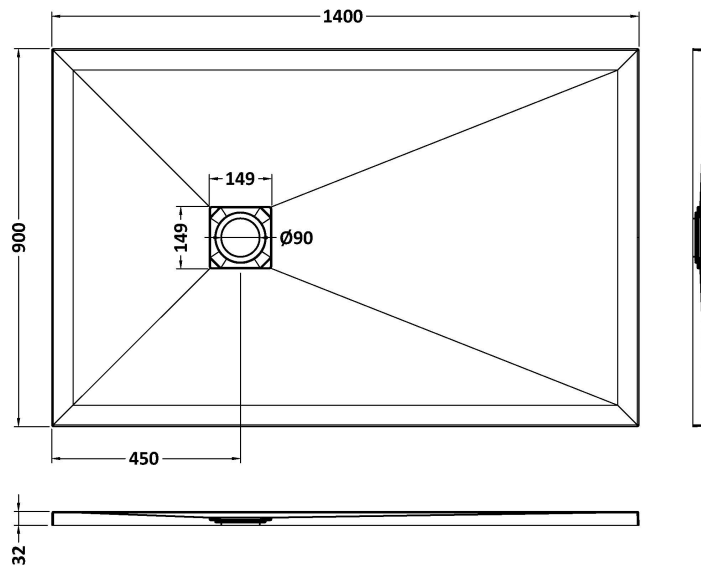

Sales Code: NLT61034

Description: Rectangular Shower Tray 1400X900

Product Dimensions

Length (mm):	0
Width (mm):	0
Height (mm):	0
Nett Weight (kg):	56.47

Packaging Dimensions

Length (mm):	1440
Width (mm):	940
Height (mm):	73
Gross Weight (kg):	56.47

Packaging Data

Box Colour:	Shrinkwrap & Polystyrene
Box Qty:	0
Label Size:	0 x 0
Label Colour:	White Label
Label Qty:	0

Outer Box Dimensions (If Applicable)

Length (mm):	
Width (mm):	
Height (mm):	
Gross Weight (kg):	
Barcode:	5056462656335

Product Details

Country of Origin:	United Kingdom
Fitting Instruction:	Yes
CE & UKCA:	Yes
Colour/Finish:	Slate White
Product Material:	Acrylic Capped ABS Caco3 & Pu
Material Colour Reference:	Slate White
Radius:	0
Waste Required (mm):	0
Compatible with Leg Kit:	No