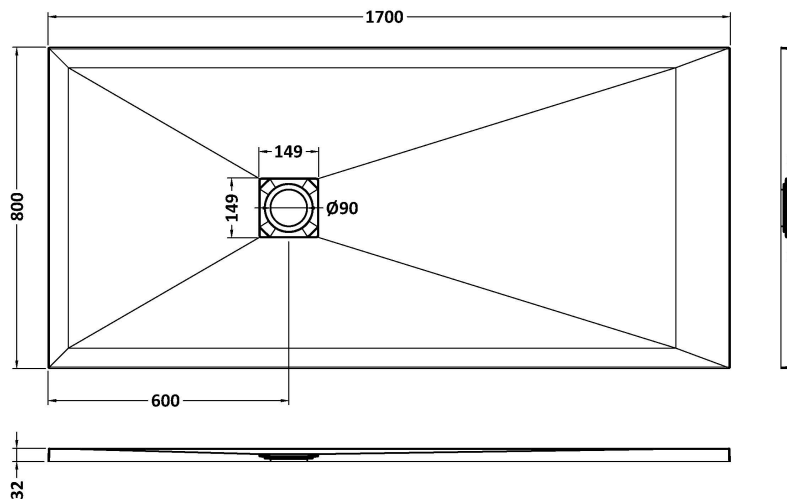

Sales Code: NLT61063

Description: Rectangular Shower Tray 1700X800

Product Dimensions

Length (mm):	0
Width (mm):	0
Height (mm):	0
Nett Weight (kg):	66

Packaging Dimensions

Length (mm):	1740
Width (mm):	840
Height (mm):	73
Gross Weight (kg):	66

Packaging Data

Box Colour:	Shrinkwrap & Polystyrene
Box Qty:	0
Label Size:	0 x 0
Label Colour:	White Label
Label Qty:	0

Outer Box Dimensions (If Applicable)

Length (mm):	
Width (mm):	
Height (mm):	
Gross Weight (kg):	
Barcode:	5056462656427

Product Details

Country of Origin:	United Kingdom
Fitting Instruction:	Yes
CE & UKCA:	Yes
Colour/Finish:	Slate White
Product Material:	Acrylic Capped ABS Caco3 & Pu
Material Colour Reference:	Slate White
Radius:	0
Waste Required (mm):	0
Compatible with Leg Kit:	No