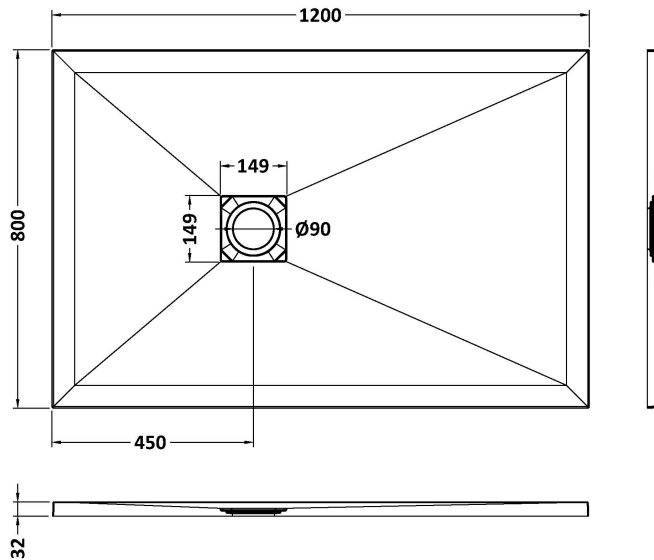

Sales Code: NLT71023

Description: Rectangular Shower Tray 1200X800

Product Dimensions

Length (mm):	0
Width (mm):	0
Height (mm):	0
Nett Weight (kg):	38,2

Packaging Dimensions

Length (mm):	1240
Width (mm):	840
Height (mm):	73
Gross Weight (kg):	38,2

Packaging Data

Box Colour:	Shrinkwrap & Polystyrene
Box Qty:	0
Label Size:	0 x 0
Label Colour:	White Label
Label Qty:	0

Outer Box Dimensions (If Applicable)

Length (mm):	
Width (mm):	
Height (mm):	
Gross Weight (kg):	
Barcode:	5056462656267

Product Details

Country of Origin:	United Kingdom
Fitting Instruction:	Yes
CE & UKCA:	Yes
Colour/Finish:	Slate Grey
Product Material:	Acrylic Capped ABS Caco3 & Pu
Material Colour Reference:	Slate Grey
Radius:	0
Waste Required (mm):	0
Compatible with Leg Kit:	No