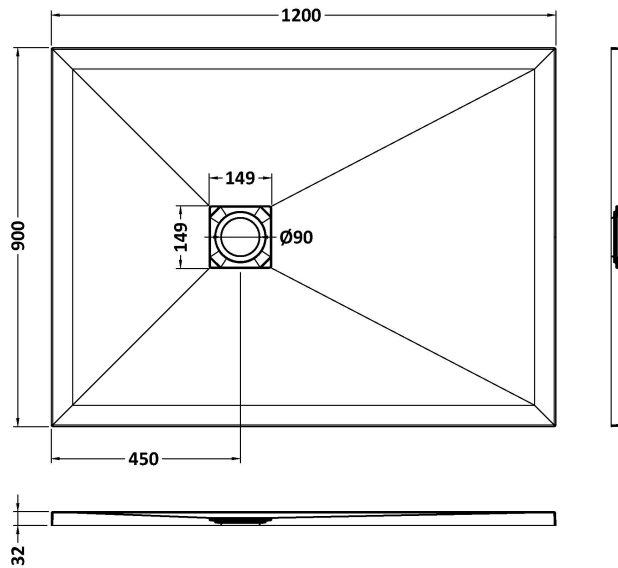

Sales Code: NLT71024

Description: Rectangular Shower Tray 1200X900

Product Dimensions

Length (mm):	0
Width (mm):	0
Height (mm):	0
Nett Weight (kg):	43.47

Packaging Dimensions

Length (mm):	1240
Width (mm):	940
Height (mm):	73
Gross Weight (kg):	43.47

Packaging Data

Box Colour:	Shrinkwrap & Polystyrene
Box Qty:	0
Label Size:	0 x 0
Label Colour:	White Label
Label Qty:	0

Outer Box Dimensions (If Applicable)

Length (mm):	
Width (mm):	
Height (mm):	
Gross Weight (kg):	
Barcode:	5056462656298

Product Details

Country of Origin:	United Kingdom
Fitting Instruction:	Yes
CE & UKCA:	Yes
Colour/Finish:	Slate Grey
Product Material:	Acrylic Capped ABS Caco3 & Pu
Material Colour Reference:	Slate Grey
Radius:	0
Waste Required (mm):	0
Compatible with Leg Kit:	No