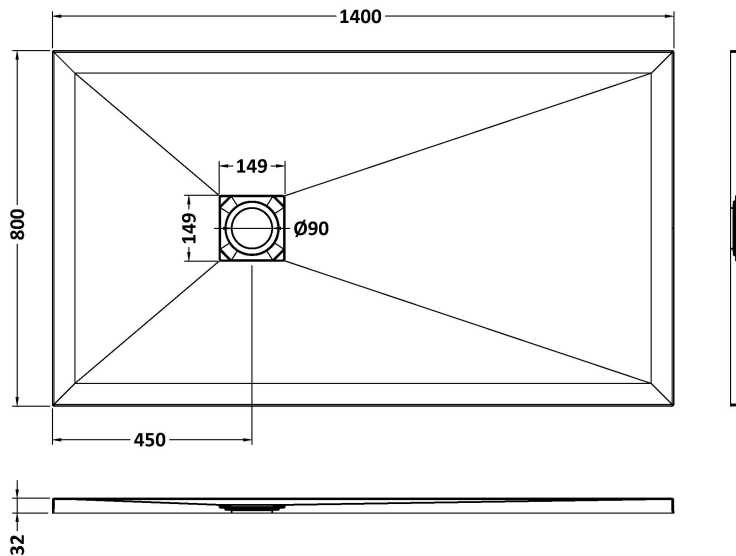

Sales Code: NLT71033

Description: Rectangular Shower Tray 1400X800

Product Dimensions

Length (mm):	0
Width (mm):	0
Height (mm):	0
Nett Weight (kg):	41.95

Packaging Dimensions

Length (mm):	1440
Width (mm):	840
Height (mm):	73
Gross Weight (kg):	41.95

Packaging Data

Box Colour:	Shrinkwrap & Polystyrene
Box Qty:	0
Label Size:	0 x 0
Label Colour:	White Label
Label Qty:	0

Outer Box Dimensions (If Applicable)

Length (mm):	
Width (mm):	
Height (mm):	
Gross Weight (kg):	
Barcode:	5056462656328

Product Details

Country of Origin:	United Kingdom
Fitting Instruction:	Yes
CE & UKCA:	Yes
Colour/Finish:	Slate Grey
Product Material:	Acrylic Capped ABS Caco3 & Pu
Material Colour Reference:	Slate Grey
Radius:	0
Waste Required (mm):	0
Compatible with Leg Kit:	No