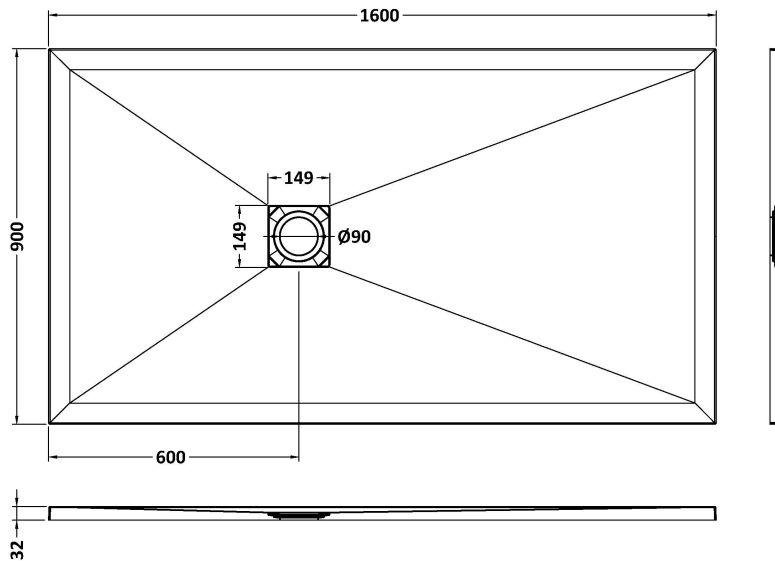

Sales Code: NLT71054

Description: Rectangular Shower Tray 1600X900

Product Dimensions

Length (mm):	0
Width (mm):	0
Height (mm):	0
Nett Weight (kg):	45.11

Packaging Dimensions

Length (mm):	1640
Width (mm):	940
Height (mm):	73
Gross Weight (kg):	45.11

Packaging Data

Box Colour:	Shrinkwrap & Polystyrene
Box Qty:	0
Label Size:	0 x 0
Label Colour:	White Label
Label Qty:	0

Outer Box Dimensions (If Applicable)

Length (mm):	
Width (mm):	
Height (mm):	
Gross Weight (kg):	
Barcode:	5056462656410

Product Details

Country of Origin:	United Kingdom
Fitting Instruction:	Yes
CE & UKCA:	Yes
Colour/Finish:	Slate Grey
Product Material:	Acrylic Capped ABS Caco3 & Pu
Material Colour Reference:	Slate Grey
Radius:	0
Waste Required (mm):	0
Compatible with Leg Kit:	No