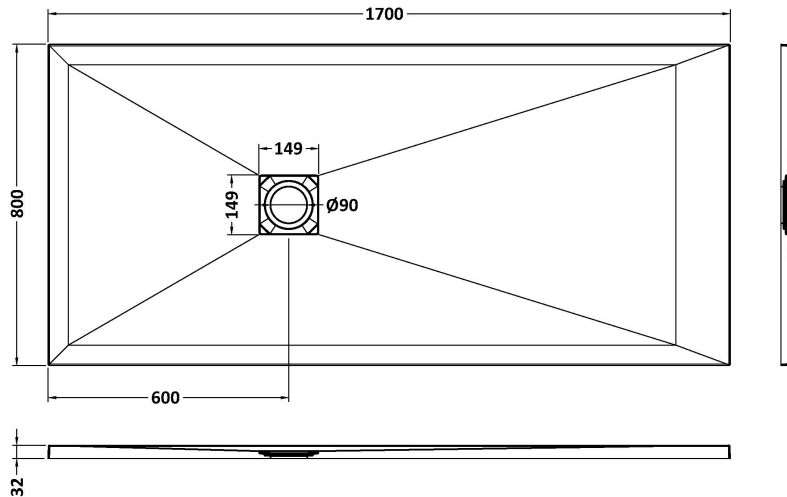

Sales Code: NLT71063

Description: Rectangular Shower Tray 1700X800

Product Dimensions

Length (mm):	0
Width (mm):	0
Height (mm):	0
Nett Weight (kg):	66

Packaging Dimensions

Length (mm):	1740
Width (mm):	840
Height (mm):	73
Gross Weight (kg):	66

Packaging Data

Box Colour:	Shrinkwrap & Polystyrene
Box Qty:	0
Label Size:	0 x 0
Label Colour:	White Label
Label Qty:	0

Outer Box Dimensions (If Applicable)

Length (mm):	
Width (mm):	
Height (mm):	
Gross Weight (kg):	
Barcode:	5056462656441

Product Details

Country of Origin:	United Kingdom
Fitting Instruction:	Yes
CE & UKCA:	Yes
Colour/Finish:	Slate Grey
Product Material:	Acrylic Capped ABS Caco3 & Pu
Material Colour Reference:	Slate Grey
Radius:	0
Waste Required (mm):	0
Compatible with Leg Kit:	No