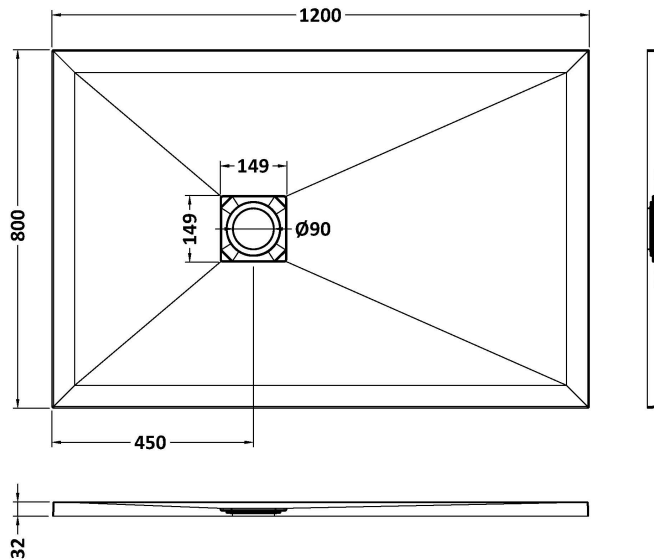

Sales Code: NLT91023

Description: Rectangular Shower Tray 1200X800

### Product Dimensions

Length (mm):	0
Width (mm):	0
Height (mm):	0
Nett Weight (kg):	38,2

### Packaging Dimensions

Length (mm):	1240
Width (mm):	840
Height (mm):	73
Gross Weight (kg):	38,2

### Outer Box Dimensions (If Applicable)

Length (mm):	
Width (mm):	
Height (mm):	
Gross Weight (kg):	
Barcode:	5056462656250