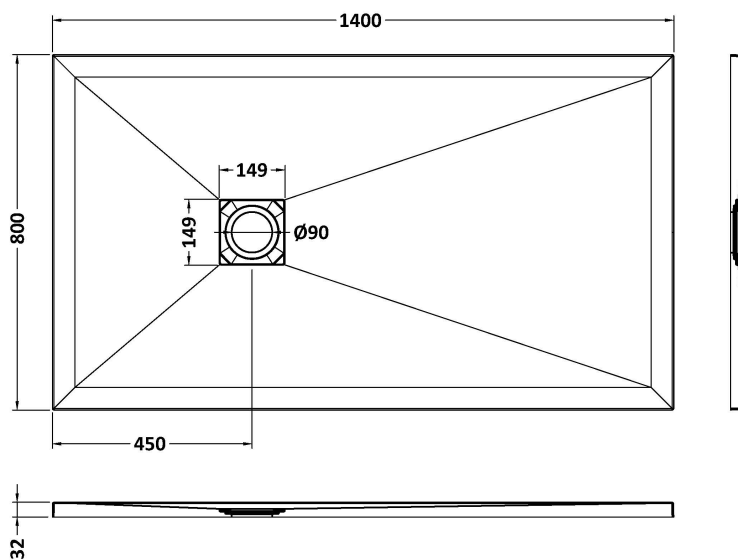

Sales Code: NLT91033

Description: Rectangular Shower Tray 1400X800

### Product Dimensions

Length (mm):	0
Width (mm):	0
Height (mm):	0
Nett Weight (kg):	41.95

### Packaging Dimensions

Length (mm):	1440
Width (mm):	840
Height (mm):	73
Gross Weight (kg):	41.95

### Outer Box Dimensions (If Applicable)

Length (mm):	
Width (mm):	
Height (mm):	
Gross Weight (kg):	
Barcode:	5056462656311