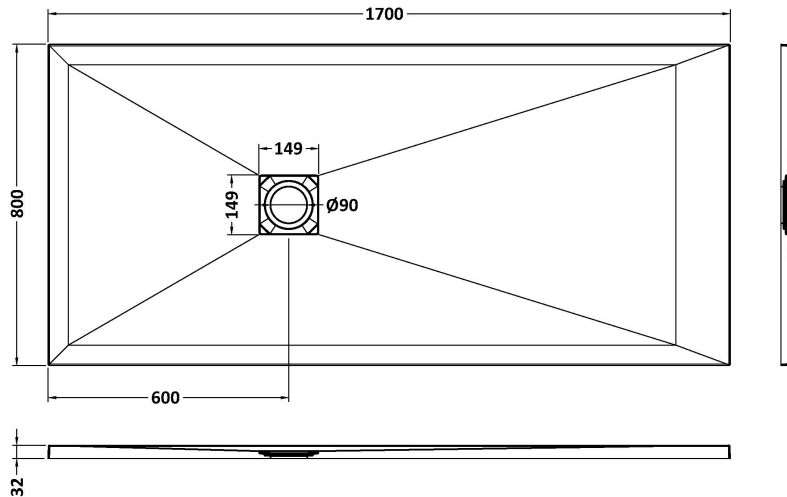

Sales Code: NLT91063

Description: Rectangular Shower Tray 1700X800

Product Dimensions

Length (mm):	0
Width (mm):	0
Height (mm):	0
Nett Weight (kg):	66

Packaging Dimensions

Length (mm):	1740
Width (mm):	840
Height (mm):	73
Gross Weight (kg):	66

Packaging Data

Box Colour:	Shrinkwrap & Polystyrene
Box Qty:	0
Label Size:	0 x 0
Label Colour:	White Label
Label Qty:	0

Outer Box Dimensions (If Applicable)

Length (mm):	
Width (mm):	
Height (mm):	
Gross Weight (kg):	
Barcode:	5056462656434

Product Details

Country of Origin:	United Kingdom
Fitting Instruction:	Yes
CE & UKCA:	Yes
Colour/Finish:	Slate Black
Product Material:	Acrylic Capped ABS Caco3 & Pu
Material Colour Reference:	Slate Black
Radius:	0
Waste Required (mm):	0
Compatible with Leg Kit:	No