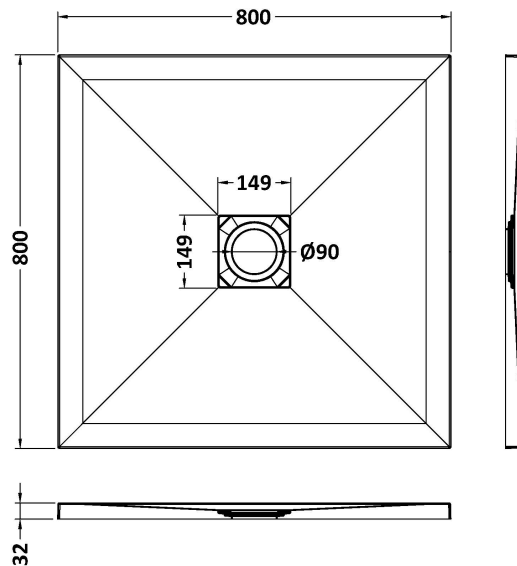

Sales Code: NLT71006

Description: Square Shower Tray 800X800

### Product Dimensions

Length (mm):	0
Width (mm):	0
Height (mm):	0
Nett Weight (kg):	24.73

### Packaging Dimensions

Length (mm):	840
Width (mm):	840
Height (mm):	73
Gross Weight (kg):	24.73

### Outer Box Dimensions (If Applicable)

Length (mm):	
Width (mm):	
Height (mm):	
Gross Weight (kg):	
Barcode:	5056462656205