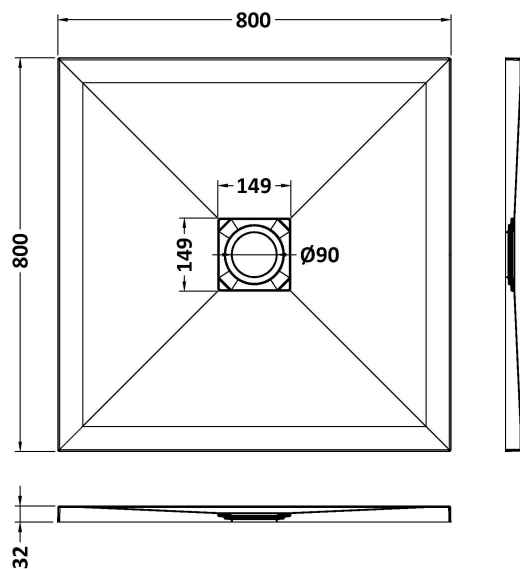

Sales Code: NLT91006

Description: Square Shower Tray 800X800

Product Dimensions

Length (mm):	0
Width (mm):	0
Height (mm):	0
Nett Weight (kg):	24.73

Packaging Dimensions

Length (mm):	840
Width (mm):	840
Height (mm):	73
Gross Weight (kg):	24.73

Packaging Data

Box Colour:	Shrinkwrap & Polystyrene
Box Qty:	0
Label Size:	0 x 0
Label Colour:	White Label
Label Qty:	0

Outer Box Dimensions (If Applicable)

Length (mm):	
Width (mm):	
Height (mm):	
Gross Weight (kg):	
Barcode:	5056462656199

Product Details

Country of Origin:	United Kingdom
Fitting Instruction:	Yes
CE & UKCA:	Yes
Colour/Finish:	Slate Black
Product Material:	Acrylic Capped ABS Caco3 & Pu
Material Colour Reference:	Slate Black
Radius:	0
Waste Required (mm):	0
Compatible with Leg Kit:	No