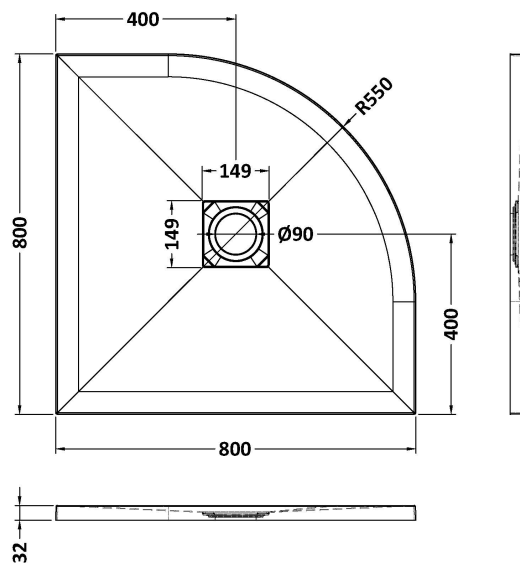

Sales Code: NLT71105

Description: Quadrant Shower Tray 800X800

Product Dimensions

Length (mm):	0
Width (mm):	0
Height (mm):	0
Nett Weight (kg):	22.73

Packaging Dimensions

Length (mm):	840
Width (mm):	840
Height (mm):	73
Gross Weight (kg):	22.73

Packaging Data

Box Colour:	Shrinkwrap & Polystyrene
Box Qty:	0
Label Size:	0 x 0
Label Colour:	White Label
Label Qty:	0

Outer Box Dimensions (If Applicable)

Length (mm):	
Width (mm):	
Height (mm):	
Gross Weight (kg):	
Barcode:	5056462656144

Product Details

Country of Origin:	United Kingdom
Fitting Instruction:	Yes
CE & UKCA:	Yes
Colour/Finish:	Slate Grey
Product Material:	Acrylic Capped ABS Caco3 & Pu
Material Colour Reference:	Slate Grey
Radius:	0
Waste Required (mm):	0
Compatible with Leg Kit:	No