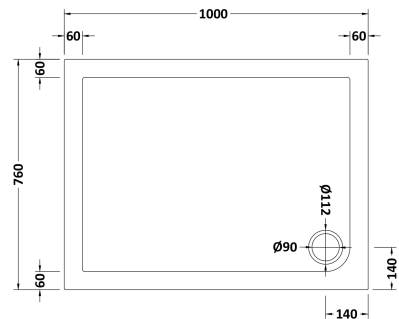

Sales Code: NTP012

Description: Rectangular Tray 1000 X 760

Product Dimensions

Length (mm):	0
Width (mm):	0
Height (mm):	0
Nett Weight (kg):	20.68

Packaging Dimensions

Length (mm):	1040
Width (mm):	800
Height (mm):	80
Gross Weight (kg):	20.7

Packaging Data

Box Colour:	Shrinkwrap & Polystyrene
Box Qty:	0
Label Size:	0 x 0
Label Colour:	White Label
Label Qty:	0

Outer Box Dimensions (If Applicable)

Length (mm):	
Width (mm):	
Height (mm):	
Gross Weight (kg):	
Barcode:	5055369006243

Product Details

Country of Origin:	United Kingdom
Fitting Instruction:	Yes
CE & UKCA:	Yes
Colour/Finish:	White
Product Material:	Acrylic Capped ABS Caco3 & Pu
Material Colour Reference:	European White
Radius:	0
Waste Required (mm):	0
Compatible with Leg Kit:	Yes