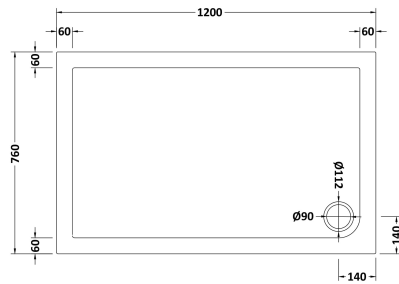

Sales Code: NTP022

Description: Rectangular Tray 1200 X 760

Product Dimensions

Length (mm):	0
Width (mm):	0
Height (mm):	0
Nett Weight (kg):	23.58

Packaging Dimensions

Length (mm):	1240
Width (mm):	800
Height (mm):	80
Gross Weight (kg):	23.6

Packaging Data

Box Colour:	Shrinkwrap & Polystyrene
Box Qty:	0
Label Size:	0 x 0
Label Colour:	White Label
Label Qty:	0

Outer Box Dimensions (If Applicable)

Length (mm):	
Width (mm):	
Height (mm):	
Gross Weight (kg):	
Barcode:	5055369006304

Product Details

Country of Origin:	United Kingdom
Fitting Instruction:	Yes
CE & UKCA:	Yes
Colour/Finish:	White
Product Material:	Acrylic Capped ABS Caco3 & Pu
Material Colour Reference:	European White
Radius:	0
Waste Required (mm):	0
Compatible with Leg Kit:	Yes