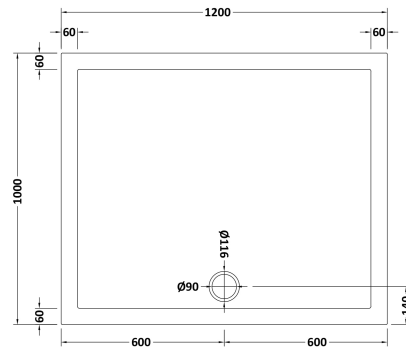

Sales Code: NTP025

Description: Rectangular Tray 1200 X 1000

Product Dimensions

Length (mm):	0
Width (mm):	0
Height (mm):	0
Nett Weight (kg):	29.98

Packaging Dimensions

Length (mm):	1240
Width (mm):	1040
Height (mm):	85
Gross Weight (kg):	30

Packaging Data

Box Colour:	Shrinkwrap & Polystyrene
Box Qty:	0
Label Size:	0 x 0
Label Colour:	White Label
Label Qty:	0

Outer Box Dimensions (If Applicable)

Length (mm):	
Width (mm):	
Height (mm):	
Gross Weight (kg):	
Barcode:	5056211873334

Product Details

Country of Origin:	United Kingdom
Fitting Instruction:	Yes
CE & UKCA:	Yes
Colour/Finish:	White
Product Material:	Acrylic Capped ABS Caco3 & Pu
Material Colour Reference:	European White
Radius:	0
Waste Required (mm):	0
Compatible with Leg Kit:	Yes