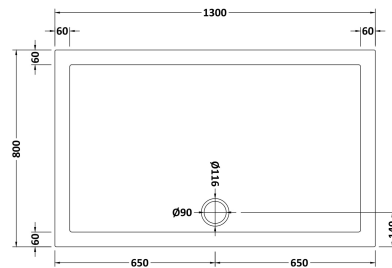

### Product Dimensions

Length (mm):	1300
Width (mm):	800
Height (mm):	40
Nett Weight (kg):	26.98

### Packaging Dimensions

Length (mm):	1340
Width (mm):	850
Height (mm):	840
Gross Weight (kg):	27

### Packaging Data

Box Colour:	Shrinkwrap & Polystyrene
Box Qty:	1
Label Size:	100 x 50
Label Colour:	White Label
Label Qty:	2

### Outer Box Dimensions (If Applicable)

Length (mm):	
Width (mm):	
Height (mm):	
Gross Weight (kg):	
Barcode:	5055275896235