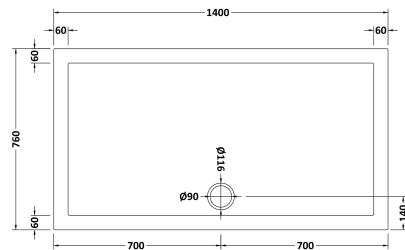

Sales Code: NTP032

Description: Rectangular Tray 1400 X 760

Product Dimensions

Length (mm):	0
Width (mm):	0
Height (mm):	0
Nett Weight (kg):	27.78

Packaging Dimensions

Length (mm):	1440
Width (mm):	800
Height (mm):	80
Gross Weight (kg):	27.8

Packaging Data

Box Colour:	Shrinkwrap & Polystyrene
Box Qty:	0
Label Size:	0 x 0
Label Colour:	White Label
Label Qty:	0

Outer Box Dimensions (If Applicable)

Length (mm):	
Width (mm):	
Height (mm):	
Gross Weight (kg):	
Barcode:	5055275869123

Product Details

Country of Origin:	United Kingdom
Fitting Instruction:	Yes
CE & UKCA:	Yes
Colour/Finish:	White
Product Material:	Acrylic Capped ABS Caco3 & Pu
Material Colour Reference:	European White
Radius:	0
Waste Required (mm):	0
Compatible with Leg Kit:	Yes