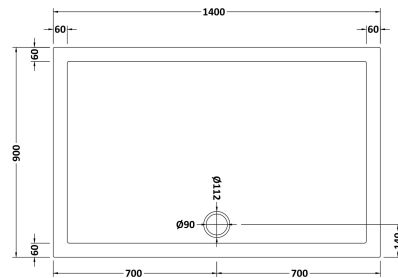

Sales Code: NTP034

Description: Rectangular Tray 1400 X 900

Product Dimensions

Length (mm):	0
Width (mm):	0
Height (mm):	0
Nett Weight (kg):	31.38

Packaging Dimensions

Length (mm):	1440
Width (mm):	940
Height (mm):	80
Gross Weight (kg):	31.4

Packaging Data

Box Colour:	Shrinkwrap & Polystyrene
Box Qty:	0
Label Size:	0 x 0
Label Colour:	White Label
Label Qty:	0

Outer Box Dimensions (If Applicable)

Length (mm):	
Width (mm):	
Height (mm):	
Gross Weight (kg):	
Barcode:	5055369006342

Product Details

Country of Origin:	United Kingdom
Fitting Instruction:	Yes
CE & UKCA:	Yes
Colour/Finish:	White
Product Material:	Acrylic Capped ABS Caco3 & Pu
Material Colour Reference:	European White
Radius:	0
Waste Required (mm):	0
Compatible with Leg Kit:	Yes