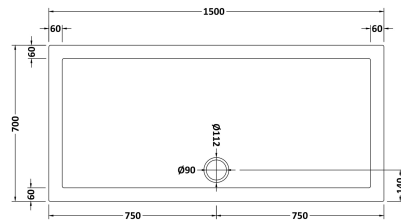

### Product Dimensions

Length (mm):	0
Width (mm):	0
Height (mm):	0
Nett Weight (kg):	28.88

### Packaging Dimensions

Length (mm):	1540
Width (mm):	740
Height (mm):	80
Gross Weight (kg):	28.9

### Packaging Data

Box Colour:	Shrinkwrap & Polystyrene
Box Qty:	0
Label Size:	0 x 0
Label Colour:	White Label
Label Qty:	0

### Outer Box Dimensions (If Applicable)

Length (mm):	
Width (mm):	
Height (mm):	
Gross Weight (kg):	
Barcode:	5055369045884