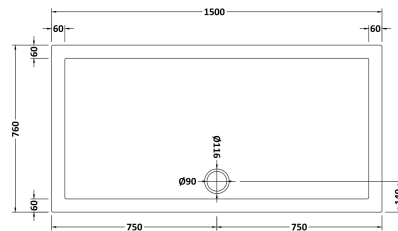

Sales Code: NTP042

Description: Rectangular Tray 1500 X 760

Product Dimensions

Length (mm):	0
Width (mm):	0
Height (mm):	0
Nett Weight (kg):	29.08

Packaging Dimensions

Length (mm):	1540
Width (mm):	800
Height (mm):	80
Gross Weight (kg):	29.1

Packaging Data

Box Colour:	Shrinkwrap & Polystyrene
Box Qty:	0
Label Size:	0 x 0
Label Colour:	White Label
Label Qty:	0

Outer Box Dimensions (If Applicable)

Length (mm):	
Width (mm):	
Height (mm):	
Gross Weight (kg):	
Barcode:	5055275869185

Product Details

Country of Origin:	United Kingdom
Fitting Instruction:	Yes
CE & UKCA:	Yes
Colour/Finish:	White
Product Material:	Acrylic Capped ABS Caco3 & Pu
Material Colour Reference:	European White
Radius:	0
Waste Required (mm):	0
Compatible with Leg Kit:	Yes