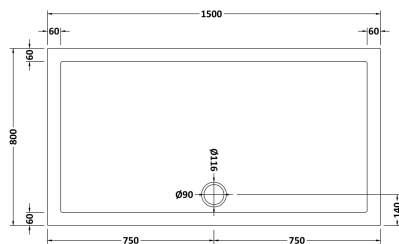

Sales Code: NTP043

Description: Rectangular Tray 1500 X 800

Product Dimensions

Length (mm):	0
Width (mm):	0
Height (mm):	0
Nett Weight (kg):	29.28

Packaging Dimensions

Length (mm):	1540
Width (mm):	840
Height (mm):	80
Gross Weight (kg):	29.3

Packaging Data

Box Colour:	Shrinkwrap & Polystyrene
Box Qty:	0
Label Size:	0 x 0
Label Colour:	White Label
Label Qty:	0

Outer Box Dimensions (If Applicable)

Length (mm):	
Width (mm):	
Height (mm):	
Gross Weight (kg):	
Barcode:	5055275869178

Product Details

Country of Origin:	United Kingdom
Fitting Instruction:	Yes
CE & UKCA:	Yes
Colour/Finish:	White
Product Material:	Acrylic Capped ABS Caco3 & Pu
Material Colour Reference:	European White
Radius:	0
Waste Required (mm):	0
Compatible with Leg Kit:	Yes