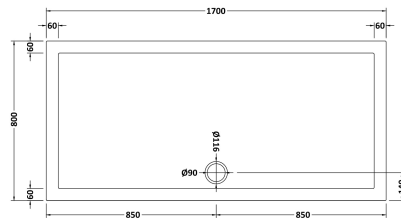

Sales Code: NTP063

Description: Rectangular Tray 1700 X 800

Product Dimensions

Length (mm):	0
Width (mm):	0
Height (mm):	0
Nett Weight (kg):	35.08

Packaging Dimensions

Length (mm):	1740
Width (mm):	840
Height (mm):	80
Gross Weight (kg):	35.1

Packaging Data

Box Colour:	Shrinkwrap & Polystyrene
Box Qty:	0
Label Size:	0 x 0
Label Colour:	White Label
Label Qty:	0

Outer Box Dimensions (If Applicable)

Length (mm):	
Width (mm):	
Height (mm):	
Gross Weight (kg):	
Barcode:	5055369006380

Product Details

Country of Origin:	United Kingdom
Fitting Instruction:	Yes
CE & UKCA:	Yes
Colour/Finish:	White
Product Material:	Acrylic Capped ABS Caco3 & Pu
Material Colour Reference:	European White
Radius:	0
Waste Required (mm):	0
Compatible with Leg Kit:	Yes