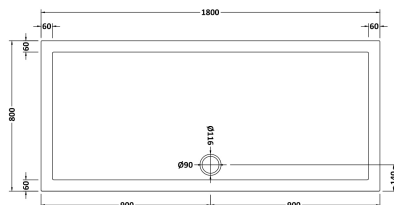

Sales Code: NTP073

Description: Rectangular Tray 1800 X 800

Product Dimensions

Length (mm):	1800
Width (mm):	800
Height (mm):	40
Nett Weight (kg):	37.18

Packaging Dimensions

Length (mm):	1840
Width (mm):	840
Height (mm):	80
Gross Weight (kg):	37.2

Packaging Data

Box Colour:	Shrinkwrap & Polystyrene
Box Qty:	1
Label Size:	100 x 50
Label Colour:	White Label
Label Qty:	2

Outer Box Dimensions (If Applicable)

Length (mm):	
Width (mm):	
Height (mm):	
Gross Weight (kg):	
Barcode:	5055275896242

Product Details

Country of Origin:	United Kingdom
Fitting Instruction:	Yes
CE & UKCA:	Yes
Colour/Finish:	White
Product Material:	Acrylic Capped ABS Caco3 & Pu
Material Colour Reference:	European White
Radius:	0
Waste Required (mm):	90
Compatible with Leg Kit:	Yes