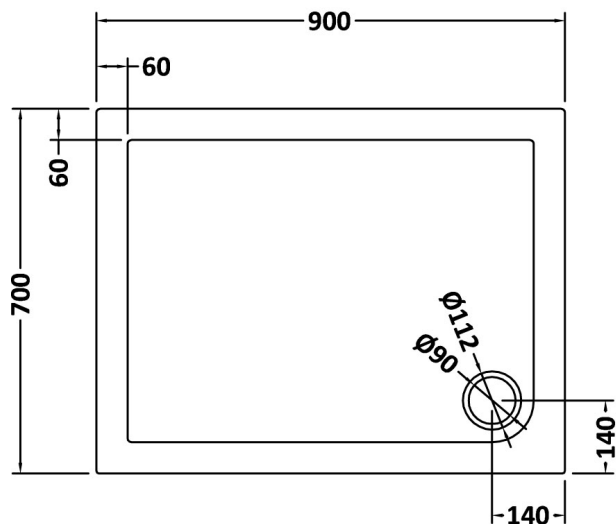

**Sales Code:** TR71007

**Description:** Rectangular Tray 900 X 700

**Product Dimensions**

Length (mm):	0
Width (mm):	0
Height (mm):	0
Nett Weight (kg):	25.33

**Packaging Dimensions**

Length (mm):	940
Width (mm):	740
Height (mm):	85
Gross Weight (kg):	25.35

**Packaging Data**

Box Colour:	Shrinkwrap & Polystyrene
Box Qty:	0
Label Size:	0 x 0
Label Colour:	White Label
Label Qty:	0

**Outer Box Dimensions (If Applicable)**

Length (mm):	
Width (mm):	
Height (mm):	
Gross Weight (kg):	
Barcode:	5056211813101

**Product Details**

Country of Origin:	United Kingdom
Fitting Instruction:	Yes
CE & UKCA:	Yes
Colour/Finish:	Slate Grey
Product Material:	Acrylic Capped ABS Caco3 & Pu
Material Colour Reference:	Slate Grey
Radius:	0
Waste Required (mm):	0
Compatible with Leg Kit:	Yes