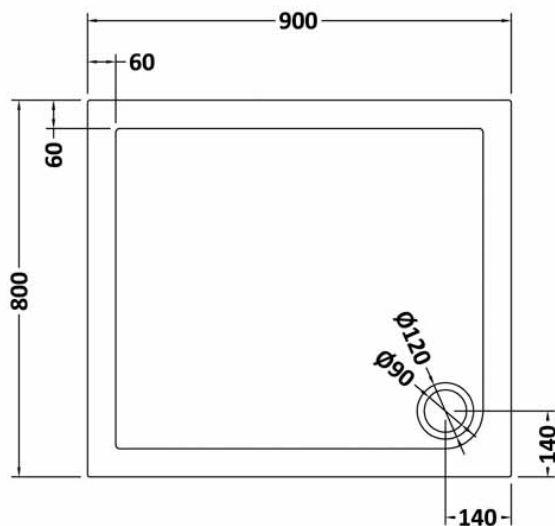

### Product Dimensions

Length (mm):	0
Width (mm):	0
Height (mm):	0
Nett Weight (kg):	20,42

### Packaging Dimensions

Length (mm):	940
Width (mm):	840
Height (mm):	85
Gross Weight (kg):	20,44

### Packaging Data

Box Colour:	Shrinkwrap & Polystyrene
Box Qty:	0
Label Size:	0 x 0
Label Colour:	White Label
Label Qty:	0

### Outer Box Dimensions (If Applicable)

Length (mm):	
Width (mm):	
Height (mm):	
Gross Weight (kg):	
Barcode:	5056211813125