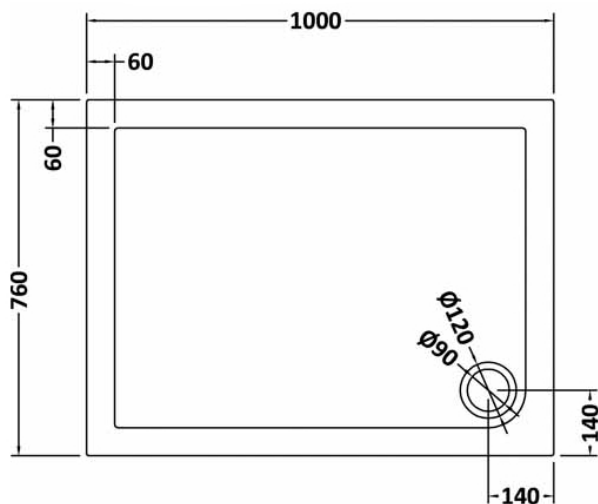

Sales Code: TR71012

Description: Rectangular Tray 1000 X 760

Product Dimensions

Length (mm):	0
Width (mm):	0
Height (mm):	0
Nett Weight (kg):	26.43

Packaging Dimensions

Length (mm):	1040
Width (mm):	800
Height (mm):	85
Gross Weight (kg):	26.45

Packaging Data

Box Colour:	Shrinkwrap & Polystyrene
Box Qty:	0
Label Size:	0 x 0
Label Colour:	White Label
Label Qty:	0

Outer Box Dimensions (If Applicable)

Length (mm):	
Width (mm):	
Height (mm):	
Gross Weight (kg):	
Barcode:	5056211813149

Product Details

Country of Origin:	United Kingdom
Fitting Instruction:	Yes
CE & UKCA:	Yes
Colour/Finish:	Slate Grey
Product Material:	Acrylic Capped ABS Caco3 & Pu
Material Colour Reference:	Slate Grey
Radius:	0
Waste Required (mm):	0
Compatible with Leg Kit:	Yes