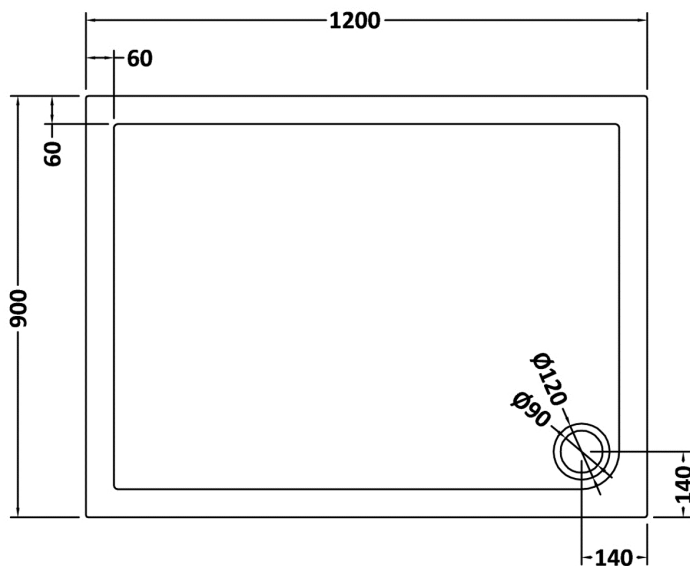

Sales Code: TR71024

Description: Rectangular Tray 1200 X 900

### Product Dimensions

Length (mm):	0
Width (mm):	0
Height (mm):	0
Nett Weight (kg):	39.75

### Packaging Dimensions

Length (mm):	1240
Width (mm):	940
Height (mm):	85
Gross Weight (kg):	39.77

### Outer Box Dimensions (If Applicable)

Length (mm):	
Width (mm):	
Height (mm):	
Gross Weight (kg):	
Barcode:	5056211813248